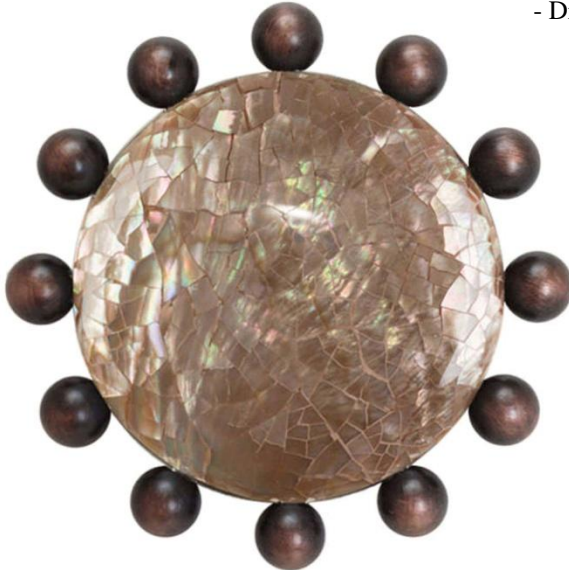

**Description:**

- Brass Construction
- Finishes are Plated
- Available with or without overflow
- Ships with Deco Drain Top and Drain Mechanism
- Push down to close, Push again to allow sink to drain
- NO set screw for drain top (it sits loosely, to allow easy cleaning)
- Drain Mechanism only available in Dark Bronze or Polished Chrome

Drain Top 3.75"

**Available Finishes:  
(Drain Top Only)**

<b>DB</b>	Dark Bronze
<b>WC</b>	Weathered Copper
<b>PN</b>	Polished Nickel
<b>SN</b>	Satin Nickel
<b>PW</b>	Pewter

**Linkasink**

2235 E Rose Garden Loop  
Phoenix, AZ 85024