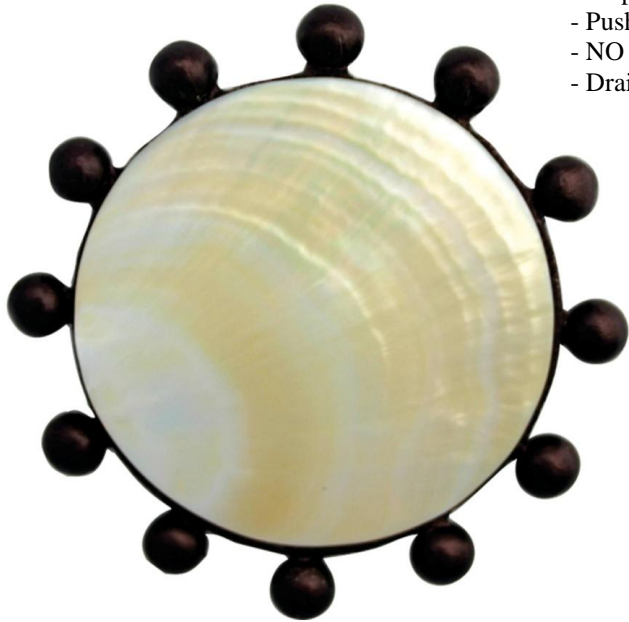

Description:

- Brass Construction
- Finishes are Plated
- Available with or without overflow
- Ships with Deco Drain Top and Drain Mechanism
- Push down to close, Push again to allow sink to drain
- NO set screw for drain top (it sits loosely, to allow easy cleaning)
- Drain Mechanism only available in Dark Bronze or Polished Chrome

Drain Top 3.75"

**Available Finishes:
(Drain Top Only)**

DB	Dark Bronze
WC	Weathered Copper
PN	Polished Nickel
SN	Satin Nickel
PW	Pewter

Linkasink

2235 E Rose Garden Loop
Phoenix, AZ 85024

Ph 866-395-8377 F 800-211-6444 www.linkasink.com