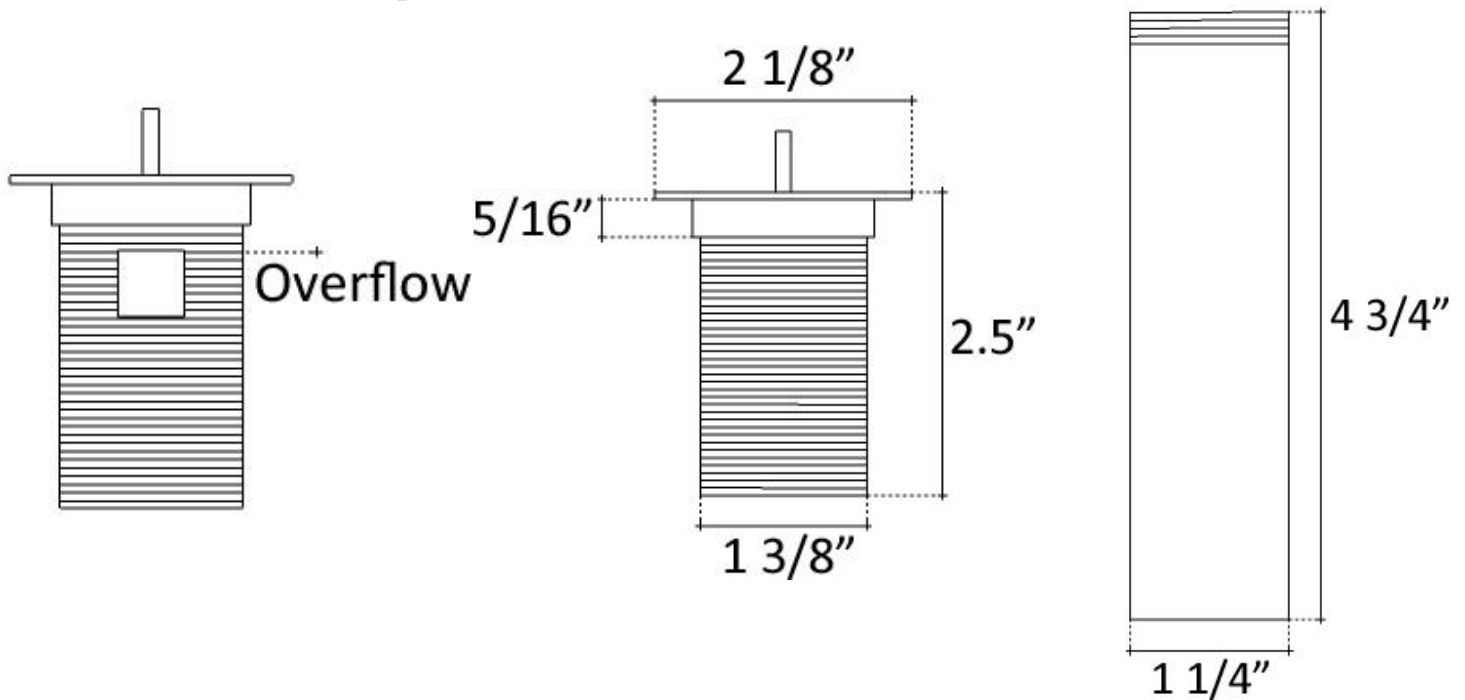

Linkasink

2235 E Rose Garden Loop
Phoenix, AZ 85024

Ph 866-395-8377 F 800-211-6444 www.linkasink.com