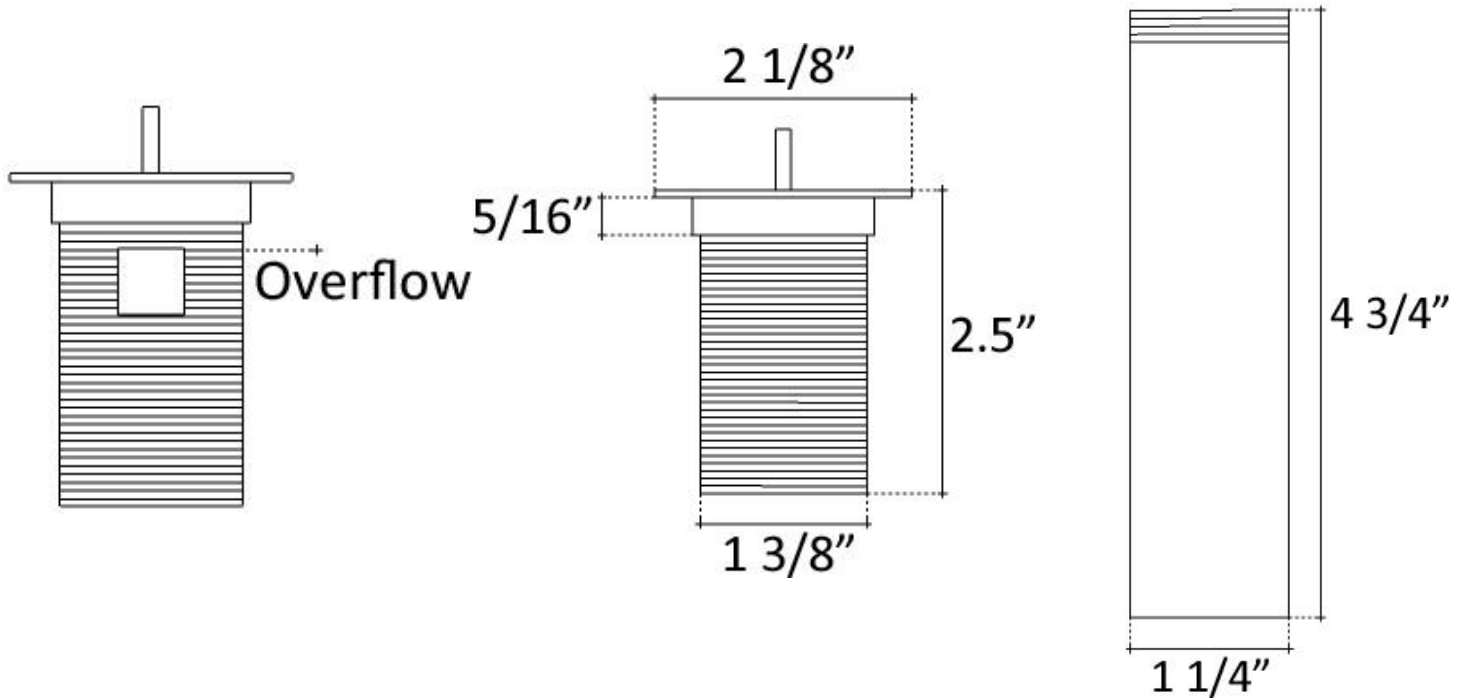

Description:

- Brass Construction
- Finishes are Plated
- Available with or without overflow
- Ships with Deco Drain Top and Drain Mechanism
- Push down to close, Push again to allow sink to drain
- NO set screw for drain top (it sits loosely, to allow easy cleaning)
- Drain Mechanism only available in Dark Bronze or Polished Chrome

Drain Top 3.75" x 3.5"

**Available Finishes:
(Drain Top Only)**

| | |
|-----------|------------------|
| DB | Dark Bronze |
| WC | Weathered Copper |
| PN | Polished Nickel |
| SN | Satin Nickel |
| PW | Pewter |