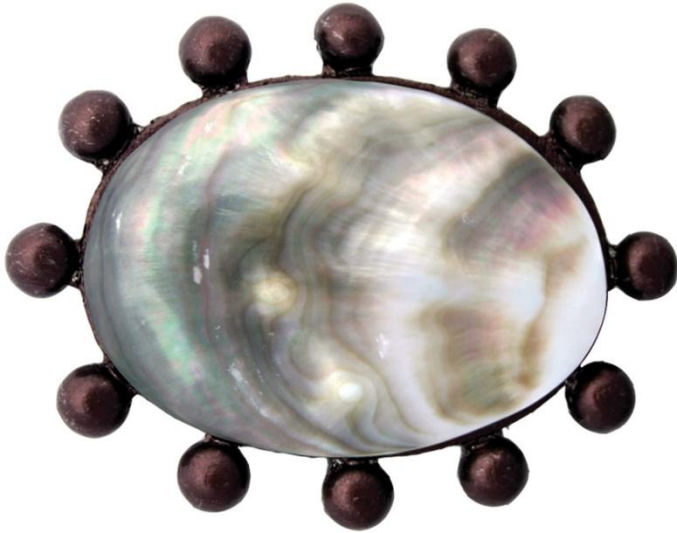

Description:

- Brass Construction
- Finishes are Plated
- Available with or without overflow
- Ships with Deco Drain Top and Drain Mechanism
- Push down to close, Push again to allow sink to drain
- NO set screw for drain top (it sits loosely, to allow easy cleaning)
- Drain Mechanism only available in Dark Bronze or Polished Chrome

Drain Top 3.75" x 3.5"

**Available Finishes:
(Drain Top Only)**

| | |
|-----------|------------------|
| DB | Dark Bronze |
| WC | Weathered Copper |
| PN | Polished Nickel |
| SN | Satin Nickel |
| PW | Pewter |