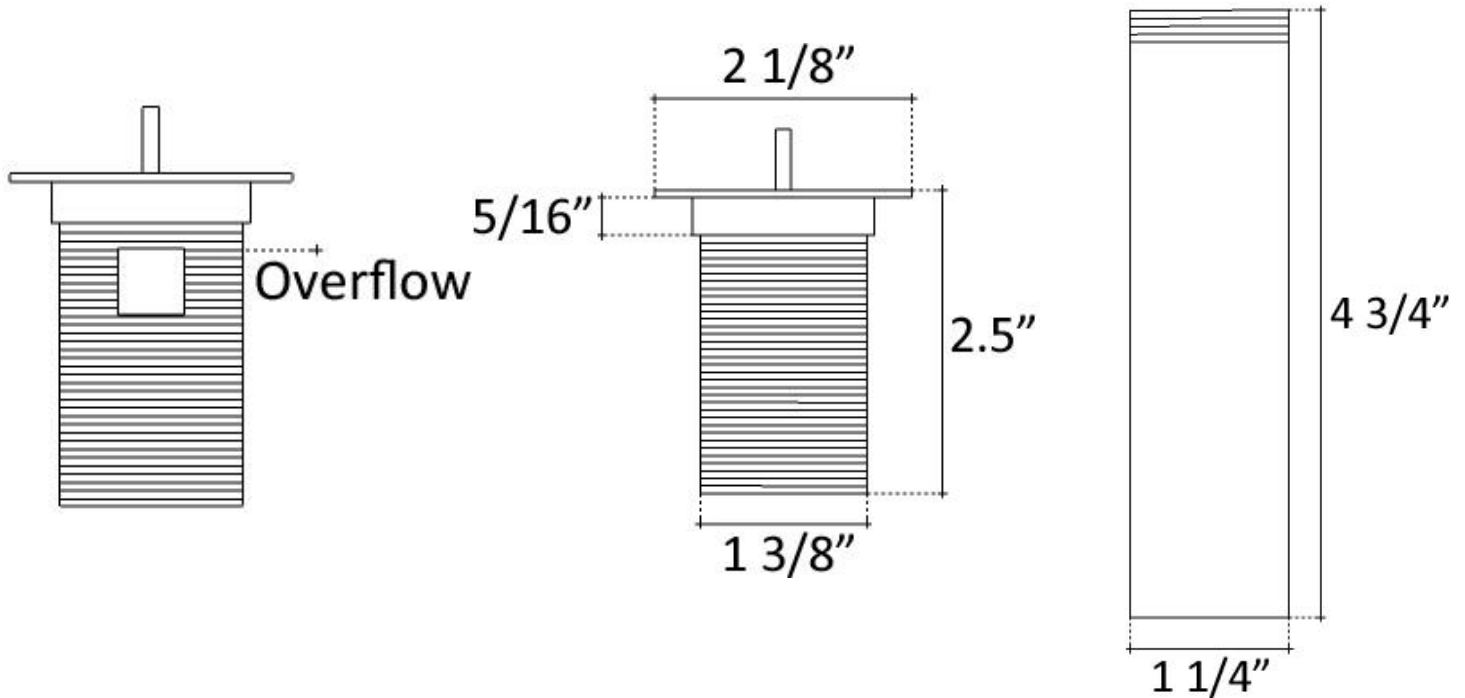

Description:

- Brass Construction
- Finishes are Plated
- Available with or without overflow
- Ships with Deco Drain Top and Drain Mechanism
- Push down to close, Push again to allow sink to drain
- NO set screw for drain top (it sits loosely, to allow easy cleaning)
- Drain Mechanism only available in Dark Bronze or Polished Chrome

Drain Top 3.75" x 3.5"

**Available Finishes:
(Drain Top Only)**

DB	Dark Bronze
WC	Weathered Copper
PN	Polished Nickel
SN	Satin Nickel
PW	Pewter

Linkasink

2235 E Rose Garden Loop
Phoenix, AZ 85024

Ph 866-395-8377 F 800-211-6444 www.linkasink.com