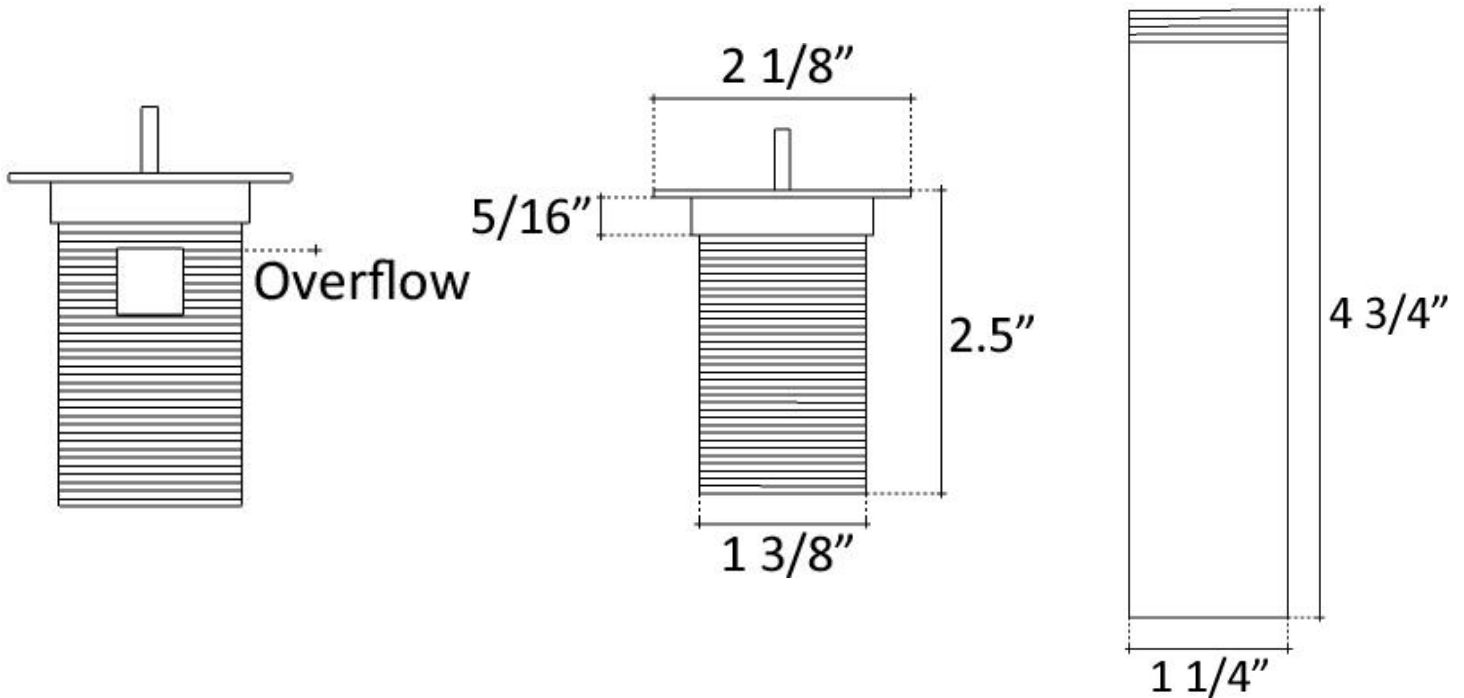

Drain Top 3.75" x 3.5"