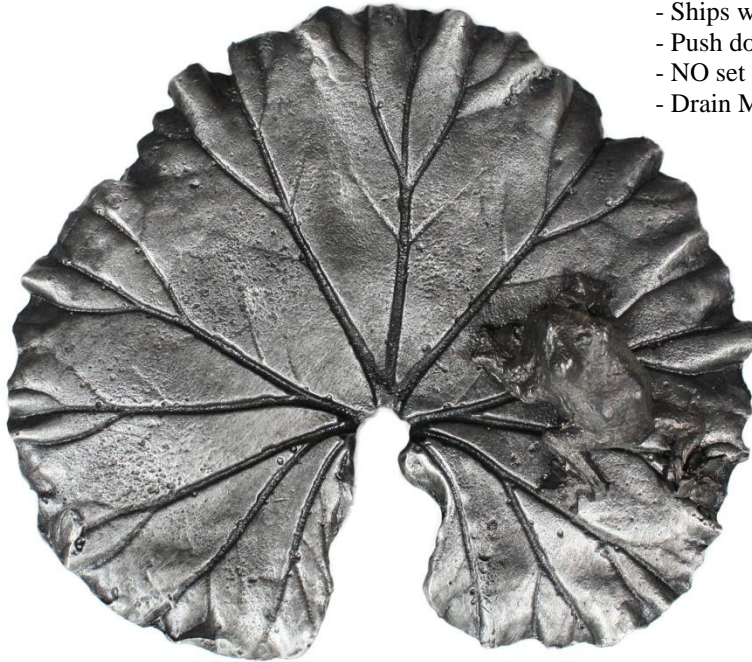

**Description:**

- Brass Construction
- Finishes are Plated
- Available with or without overflow
- Ships with Deco Drain Top and Drain Mechanism
- Push down to close, Push again to allow sink to drain
- NO set screw for drain top (it sits loosely, to allow easy cleaning)
- Drain Mechanism only available in Dark Bronze or Polished Chrome

**Available Finishes:  
(Drain Top Only)**

<b>DB</b>	Dark Bronze
<b>WC</b>	Weathered Copper
<b>PN</b>	Polished Nickel
<b>SN</b>	Satin Nickel
<b>PW</b>	Pewter

Drain Top 4.5"

**Linkasink**

2235 E Rose Garden Loop  
Phoenix, AZ 85024