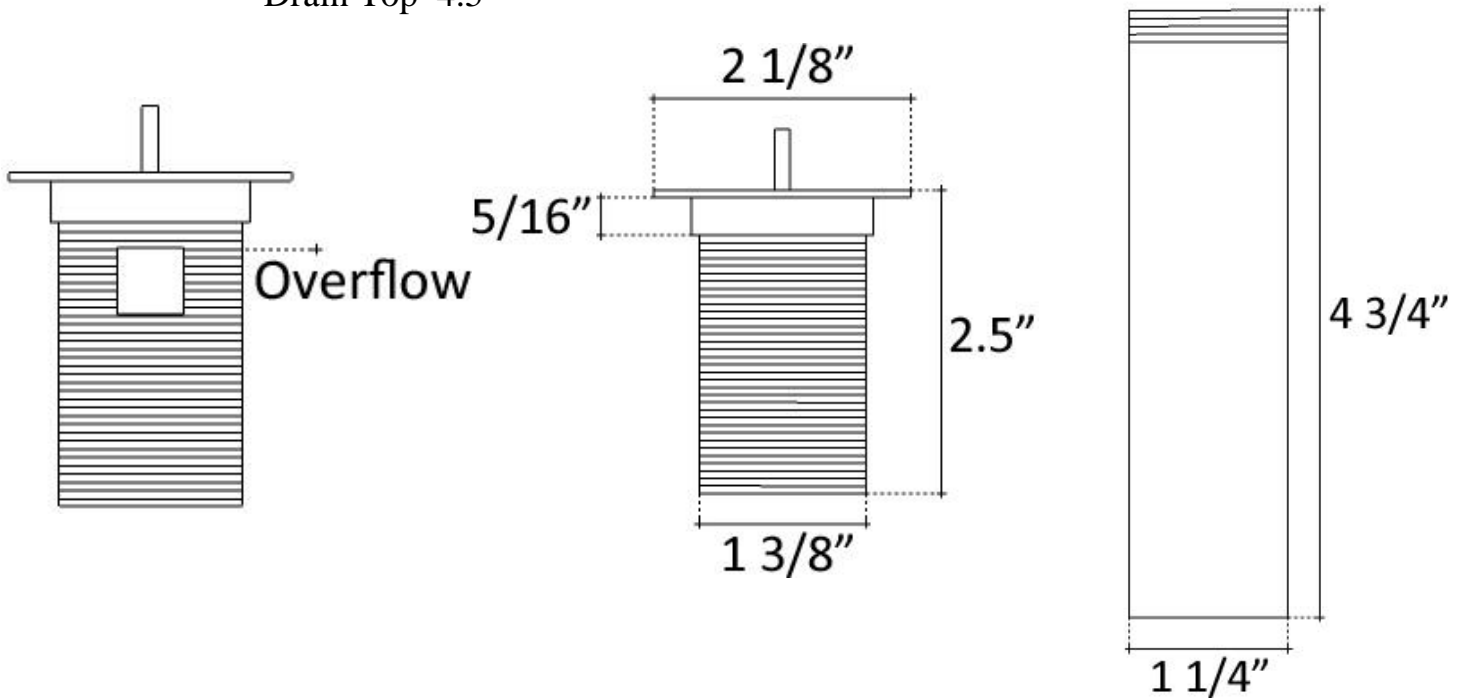

Drain Top 4.5"