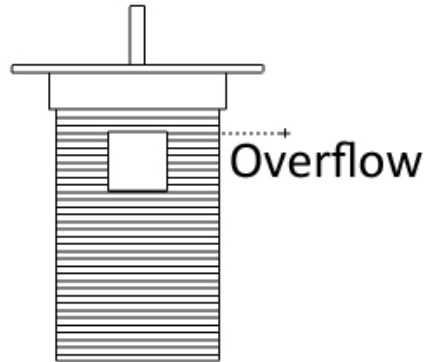

Linkasink

2235 E Rose Garden Loop
Phoenix, AZ 85024

Ph 866-395-8377 F 800-211-6444 www.linkasink.com