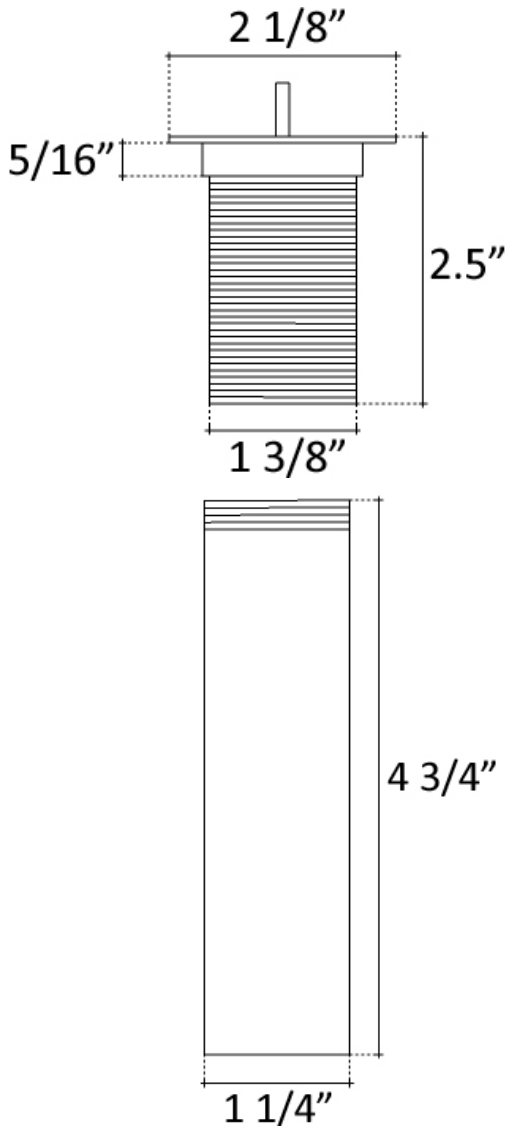

Linkasink

2235 E Rose Garden Loop
Phoenix, AZ 85024

Ph 866-395-8377 F 800-211-6444 www.linkasink.com