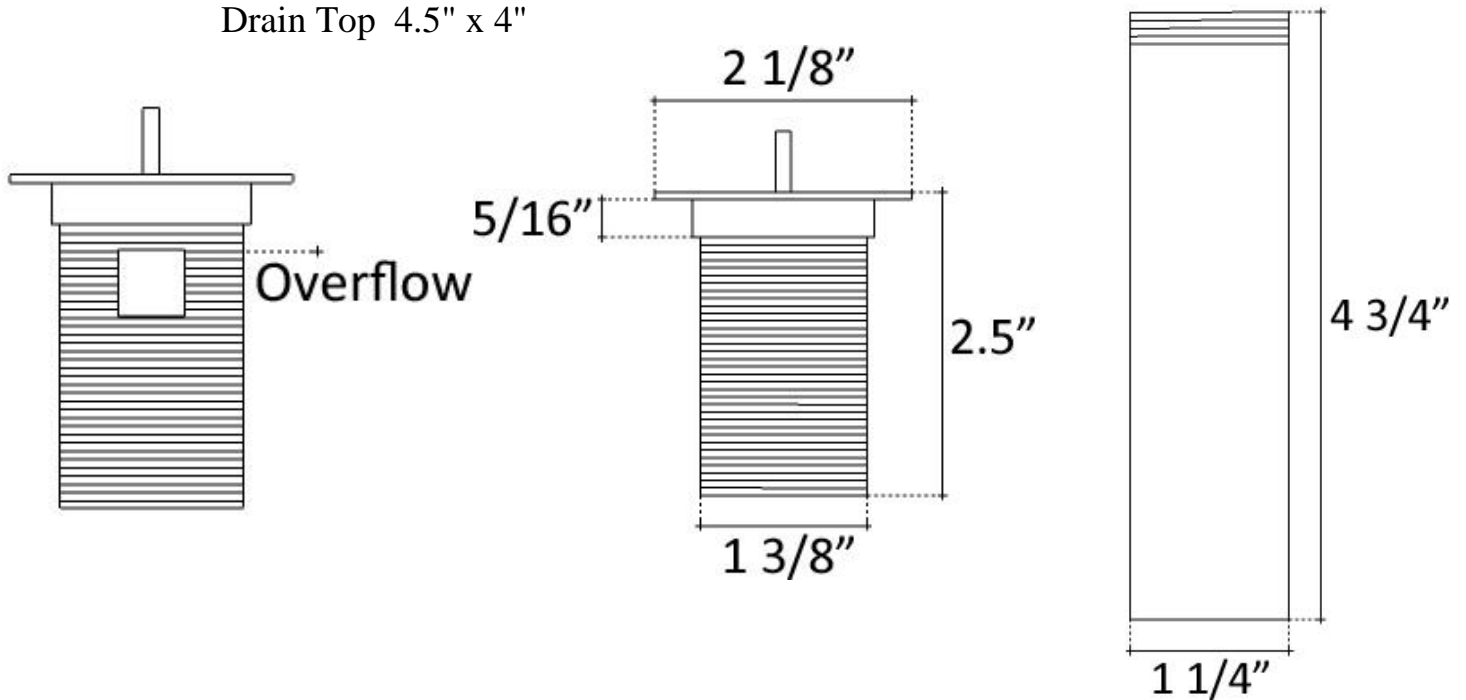

Description:

- Brass Construction
- Finishes are Plated
- Available with or without overflow
- Ships with Deco Drain Top and Drain Mechanism
- Push down to close, Push again to allow sink to drain
- NO set screw for drain top (it sits loosely, to allow easy cleaning)
- Drain Mechanism only available in Dark Bronze or Polished Chrome

Drain Top 4.5" x 4"

**Available Finishes:
(Drain Top Only)**

DB	Dark Bronze
WC	Weathered Copper
PN	Polished Nickel
SN	Satin Nickel
PW	Pewter

Linkasink

2235 E Rose Garden Loop
Phoenix, AZ 85024

Ph 866-395-8377 F 800-211-6444 www.linkasink.com