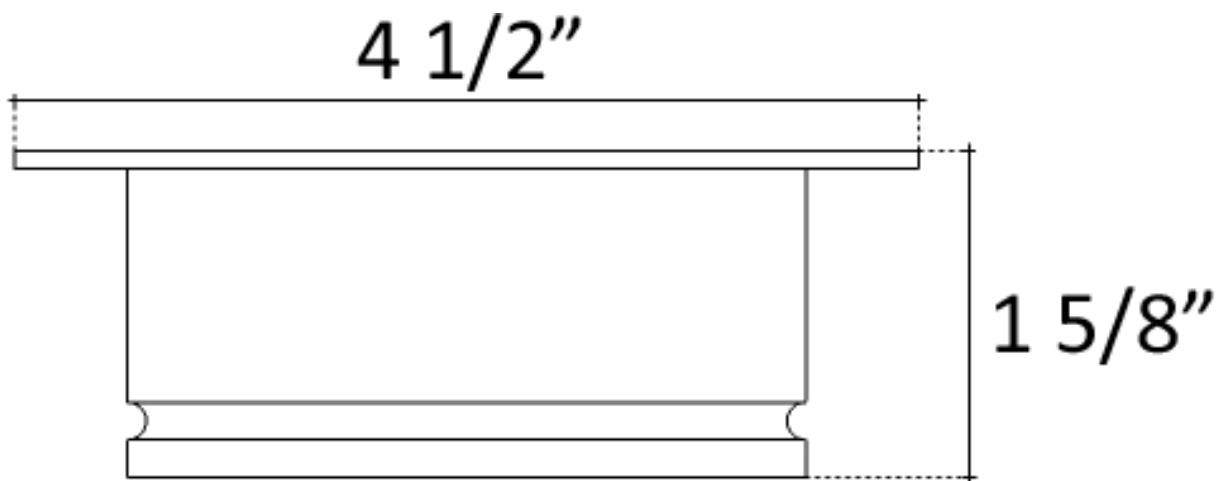

Description:

- Brass Construction
- Finishes are Plated
- Fits Basic Insinkerator Models
- All Standard Drains
Non-Overflow
Can not be used with Decorative Drains

Available Finishes:

DB	Dark Bronze
WC	Weathered Copper
PN	Polished Nickel
SN	Satin Nickel
PW	Pewter