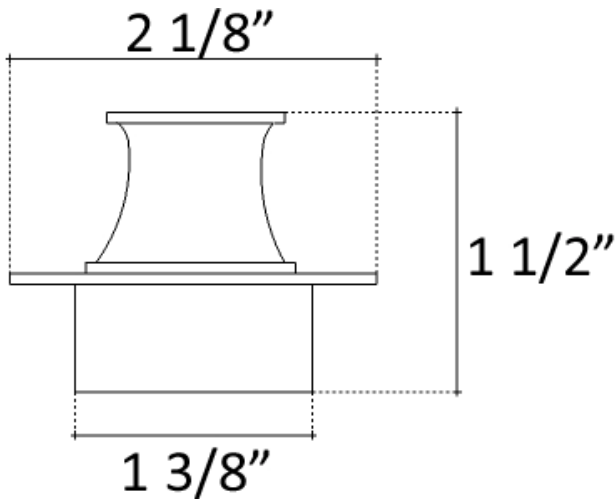

Description:

- Brass Construction
- Finishes are Plated
- Lift & Turn to open, Twist to close
- All Standard Drains
Non-Overflow
Can not be used with Decorative Drains

Available Finishes:

DB	Dark Bronze
WC	Weathered Copper
PN	Polished Nickel
SN	Satin Nickel
PW	Pewter