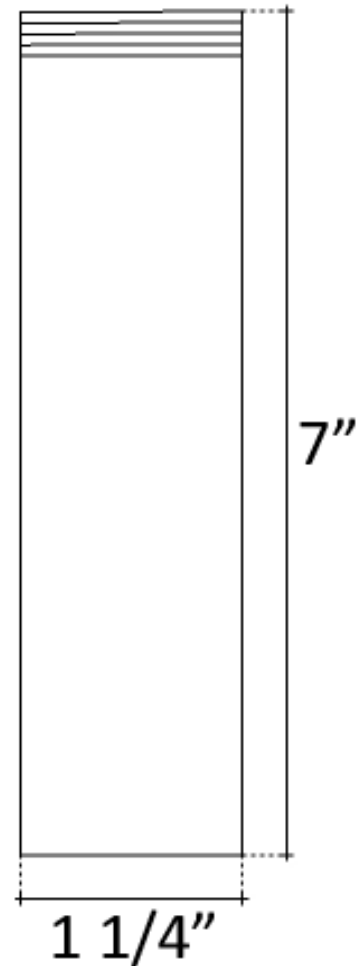

Description:

- Brass Construction
- Finishes are Plated
- Lift & Turn to open, Twist to close
- All Standard Drains
Non-Overflow
Can not be used with Decorative Drains

Available Finishes:

DB	Dark Bronze
WC	Weathered Copper
PN	Polished Nickel
SN	Satin Nickel
PW	Pewter