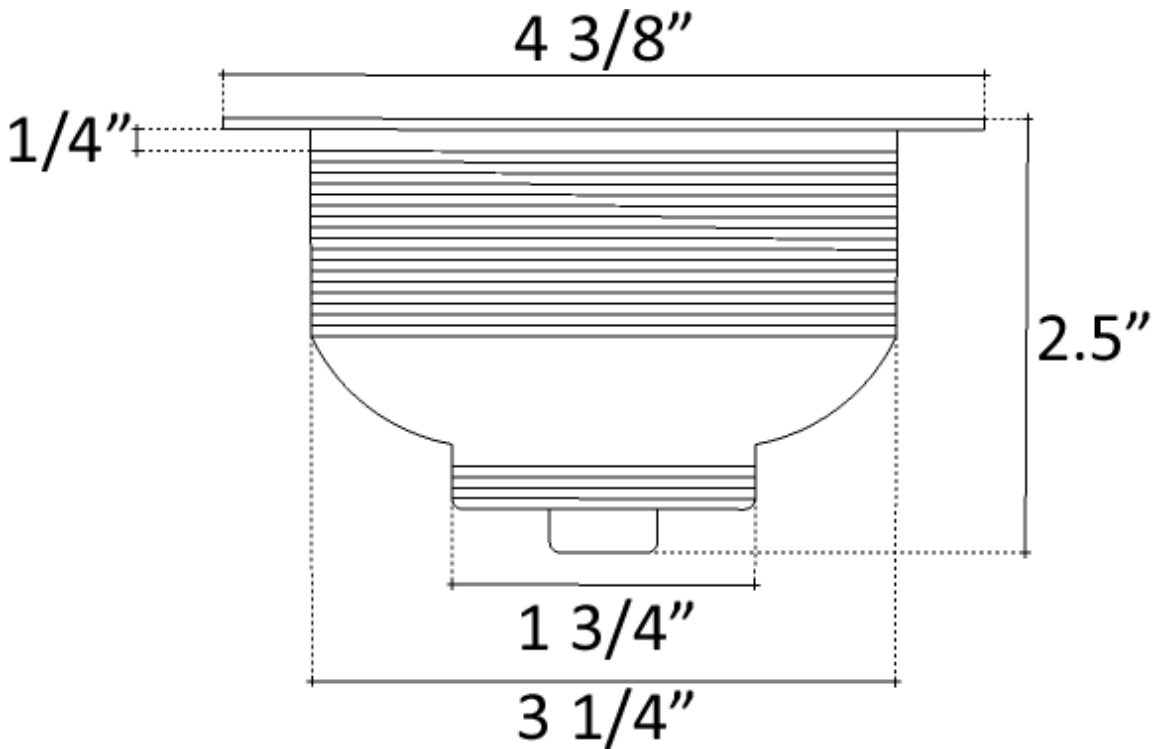

Description:

- Brass Construction
- Finishes are Plated
- All Standard Drains
Non-Overflow
Can not be used with Decorative Drains

Available Finishes:

DB	Dark Bronze
WC	Weathered Copper
PN	Polished Nickel
SN	Satin Nickel
PW	Pewter