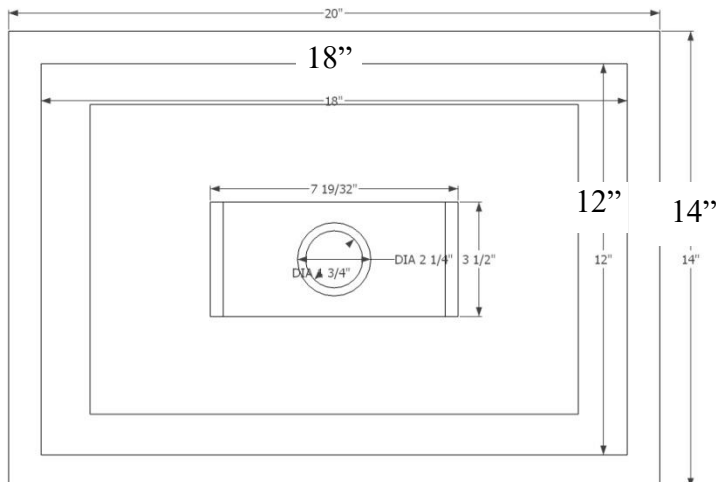

20"

**Description:**

- Drop-In or Undermount
- Stainless Steel Finish

**Available Drains:**

**D004** 1.5" Grid Strainer

**Optional Decorative Grates:**

Available in White Bronze, Polished or Satin Unlacquered Brass, Polished or Satin Stainless Steel Finish GS005 – 007 Only option as shown

**GM001 Filigree**

**GM002 Leaves**

**GM003 Spoke**

**GM004 Hawaiian Quilt**

**GM005 Octagonal Brass Bars**

**GM006 Round Steel Bars**

**GM007 Square Steel Bars**

**DIMENSIONS WILL VARY. DO NOT use this sheet as a guide for countertop cuts.**