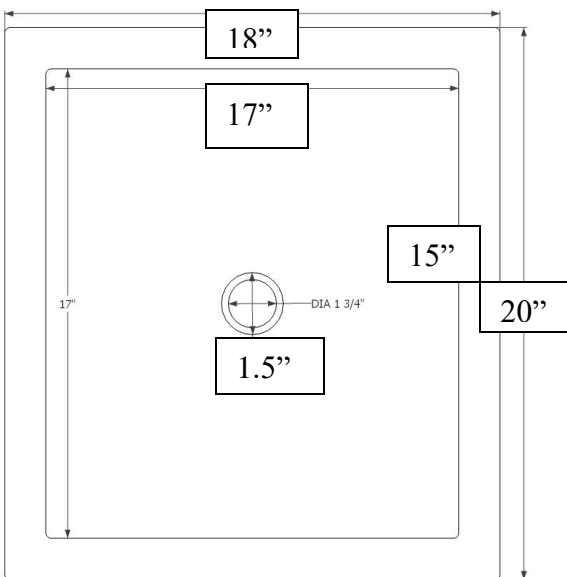

Description:

- Decorative Inset Apron Piece
Hammered Satin Stainless Steel Finish

Available Drains:

- D004** Grid Strainer
- D051-77** Basket Strainer/ Disposal Flange

Inset Piece Options

DIMENSIONS WILL VARY. DO NOT use this sheet as a guide for countertop cuts.