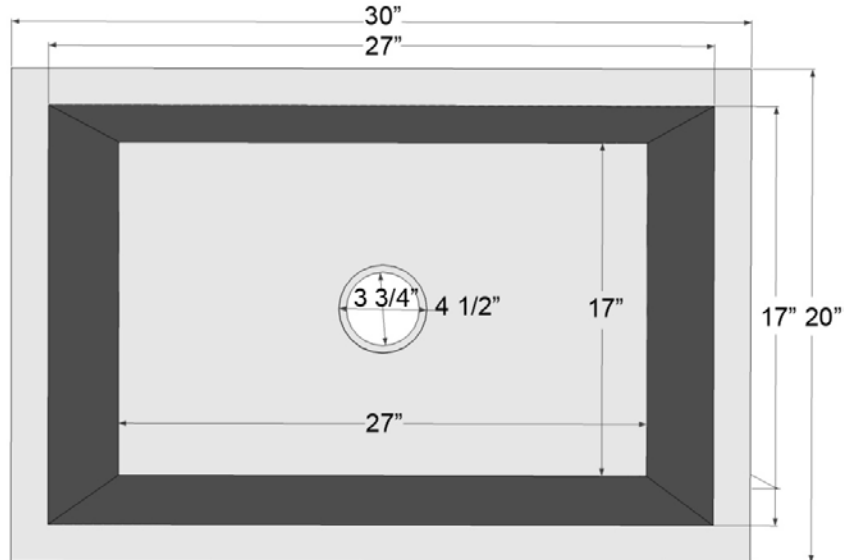

Farm House Kitchen Sink with Inset Apron Front C071-30 SS

Description:

- Handcrafted Smooth Stainless Steel
14 Gauge
Each sink has variations in size, finish, and textures
- Decorative Inset Apron Piece
- 10mm Radius Corners

DIMENSIONS WILL VARY. DO NOT use this sheet as a guide for countertop cuts.

PRICE CATEGORY 1

Available in Polished and Satin Finish
Panel Size - 25" x 7"

PRICE CATEGORY 2

Available as shown
Panel Size - 25" x 7"

PRICE CATEGORY 3

Available as shown
Panel Size - 25" x 7"

PNL101 - Lyre

PNL 201 – Metallic Agate Glass

PNL301 – Handmade Tiles

PNL102 - Spoke

PNL202 B – Porcelain tile Bronze

PNL302 – Marble Ovals

PNL103 - Circles

PNL202 W – Porcelain tile White

PNL303 – Marble with Studs

PNL104 - Versailles

PNL105 - Filigree

PNL106 - Tribal

DIMENSIONS WILL VARY. DO NOT use this sheet as a guide for countertop cuts.

Ph 866-395-8377 F 800-211-6444 www.linkasink.com