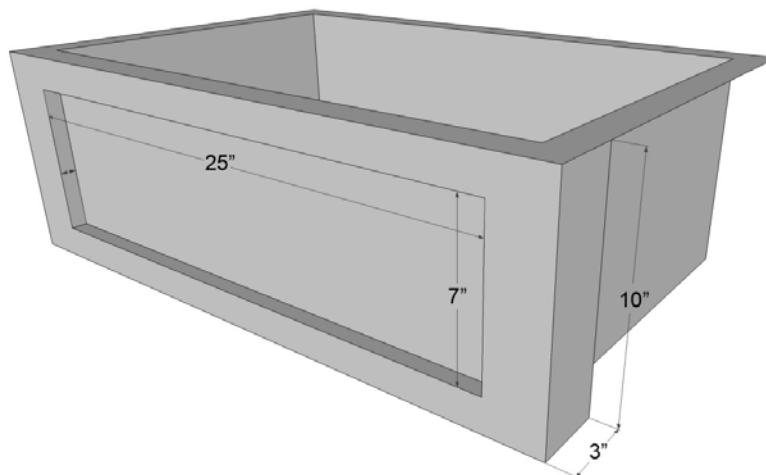

Farm House Kitchen Sink with Inset Apron Front C071-30 SS

Description:

- Handcrafted Smooth Stainless Steel
14 Gauge
Each sink has variations in size, finish, and textures
- Decorative Inset Apron Piece
- 10mm Radius Corners

DIMENSIONS WILL VARY. DO NOT use this sheet as a guide for countertop cuts.

PRICE CATEGORY 1

Available in Polished and Satin Finish
Panel Size - 25" x 7"

PRICE CATEGORY 2

Available as shown
Panel Size - 25" x 7"

PRICE CATEGORY 3

Available as shown
Panel Size - 25" x 7"

PNL101 - Lyre

PNL 201 – Metallic Agate Glass

PNL301 – Handmade Tiles

PNL102 - Spoke

PNL202 B – Porcelain tile Bronze

PNL302 – Marble Ovals