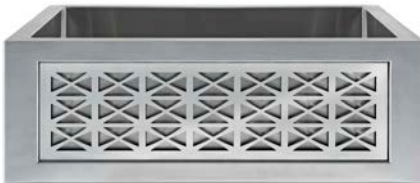

Farm House Kitchen Sink with Inset Apron Front C071-30 SS

Description:

- Handcrafted Smooth Stainless Steel
14 Gauge
Each sink has variations in size, finish, and textures
- Decorative Inset Apron Piece
- 10mm Radius Corners

Available Drains:

D003	Basket Strainer
D007	Disposal Flange
D051 –	Decorative Basket and
D057	Disposal Strainers

C070-30 has an inset apron front, a decorative panel must be selected when ordering. Panel options available on page 2

DIMENSIONS WILL VARY. DO NOT use this sheet as a guide for countertop cuts.

PRICE CATEGORY 1

Available in Polished and Satin Finish
Panel Size - 25" x 7"

PRICE CATEGORY 2

Available as shown
Panel Size - 25" x 7"

PRICE CATEGORY 3

Available as shown
Panel Size - 25" x 7"

PNL101 - Lyre

PNL 201 – Metallic Agate Glass

PNL301 – Handmade Tiles

PNL102 - Spoke

PNL202 B – Porcelain tile Bronze

PNL302 – Marble Ovals