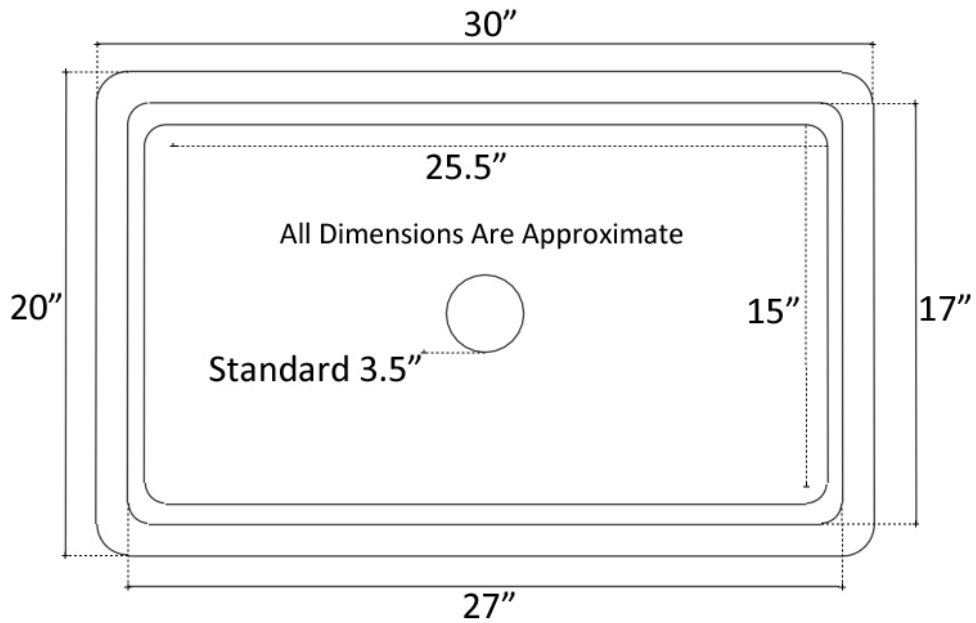

Farm House Kitchen Sink with Inset Apron Front C070-30 SS

Description:

- Handcrafted Hammered Stainless Steel
- Each sink has variations in size, finish, and textures
- Decorative Inset Apron Piece

Available Drains:

DIMENSIONS WILL VARY. DO NOT use this sheet as a guide for countertop cuts.

PRICE CATEGORY 1

Available in Polished and Satin Finish
Panel Size - 25" x 7"

PRICE CATEGORY 2

Available as shown
Panel Size - 25" x 7"

PRICE CATEGORY 3

Available as shown
Panel Size - 25" x 7"

PNL101 - Lyre

PNL 201 – Metallic Agate Glass

PNL301 – Handmade Tiles

PNL102 - Spoke

PNL202 B – Porcelain tile Bronze

PNL302 – Marble Ovals

PNL103 - Circles

PNL202 W – Porcelain tile White

PNL303 – Marble with Studs

PNL104 - Versailles

PNL105 - Filigree

PNL106 - Tribal

DIMENSIONS WILL VARY. DO NOT use this sheet as a guide for countertop cuts.

Ph 866-395-8377 F 800-211-6444 www.linkasink.com