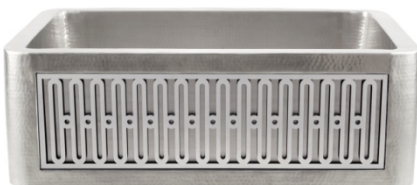

Farm House Kitchen Sink with Inset Apron Front C070-30 SS

Description:

- Handcrafted Hammered Stainless Steel
- Each sink has variations in size, finish, and textures
- Decorative Inset Apron Piece

Available Drains:

D003	Basket Strainer
D007	Disposal Flange
D051 –	Decorative Basket and
D057	Disposal Strainers

C070-30 has an inset apron front, a decorative panel must be selected when ordering. Panel options available on page 2

PRICE CATEGORY 3

Available as shown
Panel Size - 25" x 7"

PNL101 - Lyre

PNL 201 – Metallic Agate Glass

PNL301 – Handmade Tiles

PNL102 - Spoke

PNL202 B – Porcelain tile Bronze

PNL302 – Marble Ovals

PNL103 - Circles

PNL202 W – Porcelain tile White

PNL303 – Marble with Studs

PNL104 - Versailles

PNL105 - Filigree

PNL106 - Tribal

DIMENSIONS WILL VARY. DO NOT use this sheet as a guide for countertop cuts.

Ph 866-395-8377 F 800-211-6444 www.linkasink.com