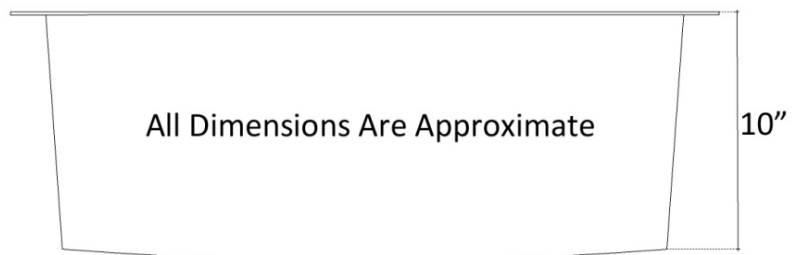

Farm House Kitchen Sink with Inset Apron Front C070-30 SS

Description:

- Handcrafted Hammered Stainless Steel
- Each sink has variations in size, finish, and textures
- Decorative Inset Apron Piece

Available Drains:

DIMENSIONS WILL VARY. DO NOT use this sheet as a guide for countertop cuts.

PRICE CATEGORY 1

Available in Polished and Satin Finish
Panel Size - 25" x 7"

PRICE CATEGORY 2

Available as shown
Panel Size - 25" x 7"

PRICE CATEGORY 3

Available as shown
Panel Size - 25" x 7"

PNL101 - Lyre

PNL 201 – Metallic Agate Glass

PNL301 – Handmade Tiles

PNL102 - Spoke

PNL202 B – Porcelain tile Bronze

PNL302 – Marble Ovals