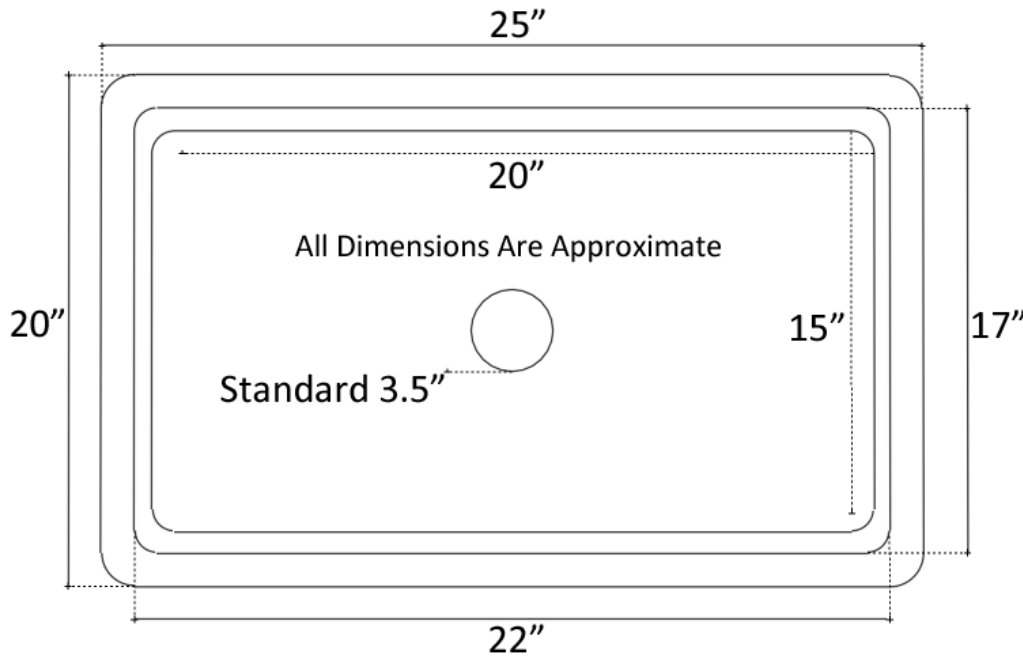

Description:

- Copper
- Undermount
- Use standard 3.5" drain
- Clean with mild soap
No harsh chemicals

Available Finishes:

- DB** Dark Bronze
- WC** Weathered Copper

Available Drains:

- D003** Basket Strainer
- D007** Disposal Flange

DIMENSIONS WILL VARY. DO NOT use this sheet as a guide for countertop cuts.