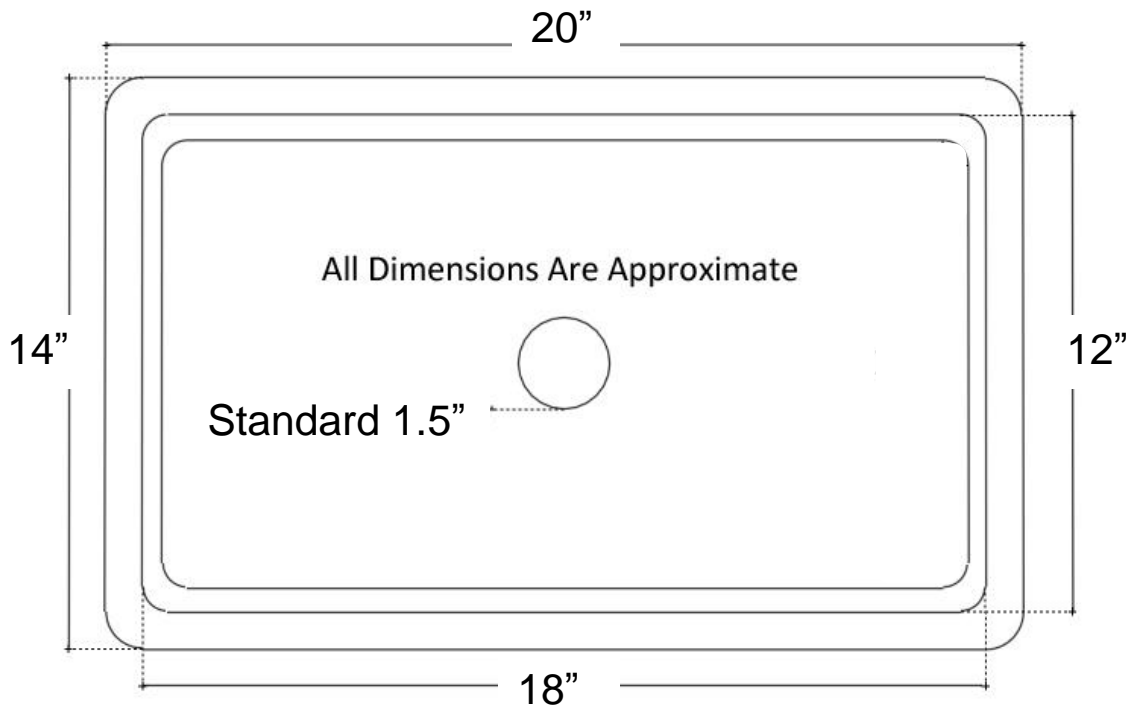

Description:

- Copper
- Drop-In or Undermount
- Use standard 1.5" drain
- Clean with mild soap
No abrasive chemicals

Available Finishes:

- DB** Dark Bronze
- WC** Weathered Copper
- PN** Polished Nickel
- SN** Satin Nickel
- PW** Pewter

Available Drains:

- D004** Grid Strainer
- D005** Lift and Turn
- D006** Pop-up w/ lift rod
- D101-** Decorative Drains
- D604**

DIMENSIONS WILL VARY. DO NOT use this sheet as a guide for countertop cuts.