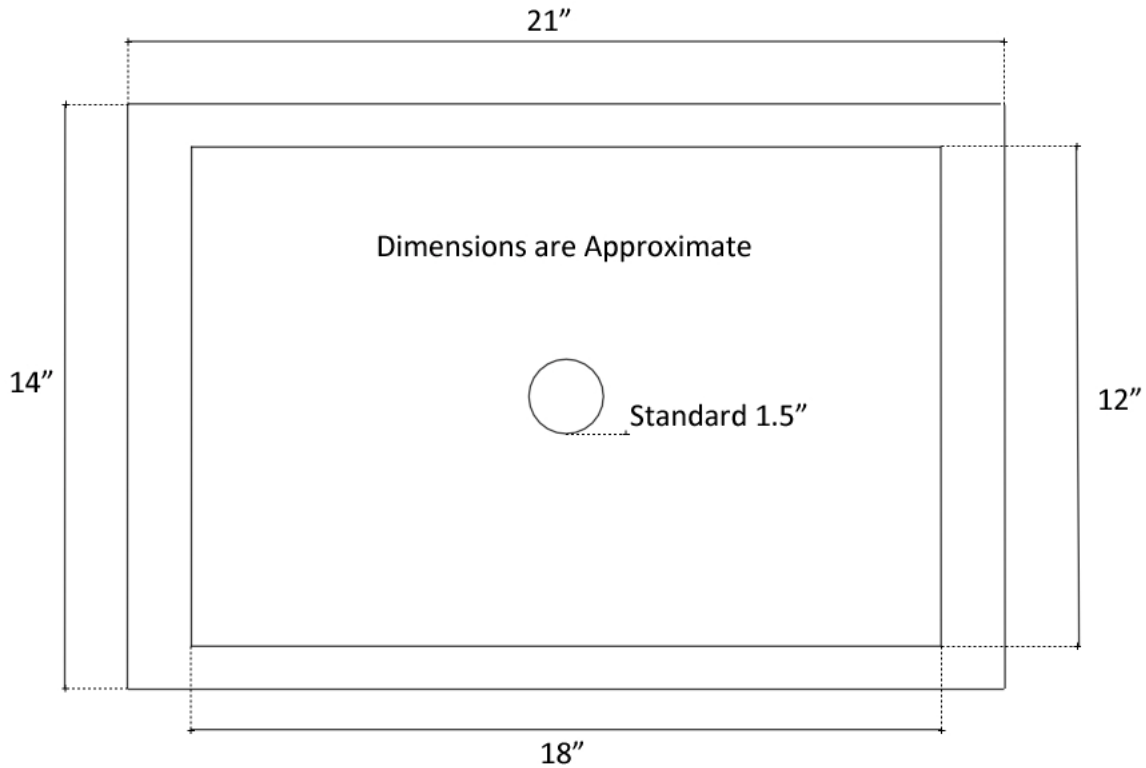

Description:

- Copper
- Drop-In or Undermount
- Use standard 1.5" drain
- Clean with mild soap
No abrasive chemicals

Available Finishes:

- DB** Dark Bronze
- WC** Weathered Copper
- PN** Polished Nickel
- SN** Satin Nickel
- PW** Pewter

Available Drains:

- D004** Grid Strainer
- D005** Lift and Turn
- D006** Pop-up w/ lift rod
- D101-** Decorative Drains
- D604**

DIMENSIONS WILL VARY. DO NOT use this sheet as a guide for countertop cuts.