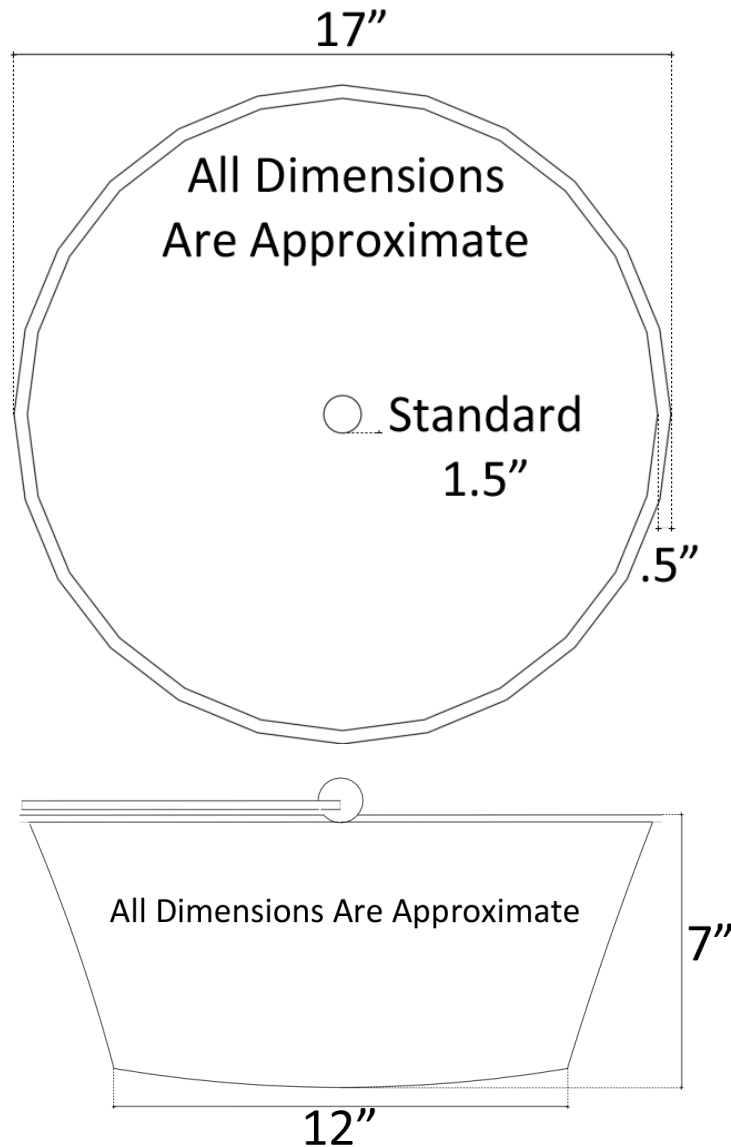

**Description:**

- Copper
- Vessel Mount
- Use standard 1.5" drain
- Clean with mild soap  
No abrasive chemicals

**Available Finishes:**

- DB** Dark Bronze
- WC** Weathered Copper
- PN** Polished Nickel
- SN** Satin Nickel
- PW** Pewter

**Available Drains:**

- D004** Grid Strainer
- D005** Lift and Turn
- D101-** Decorative Drains
- D604**

DIMENSIONS WILL VARY. **DO NOT** use this sheet as a guide for countertop cuts.