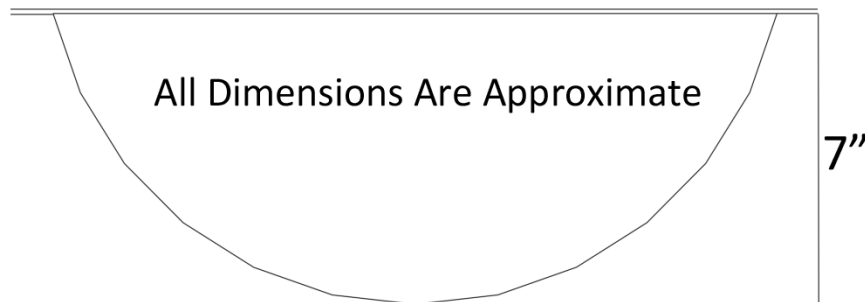

DIMENSIONS WILL VARY. DO NOT use this sheet as a guide for countertop cuts.