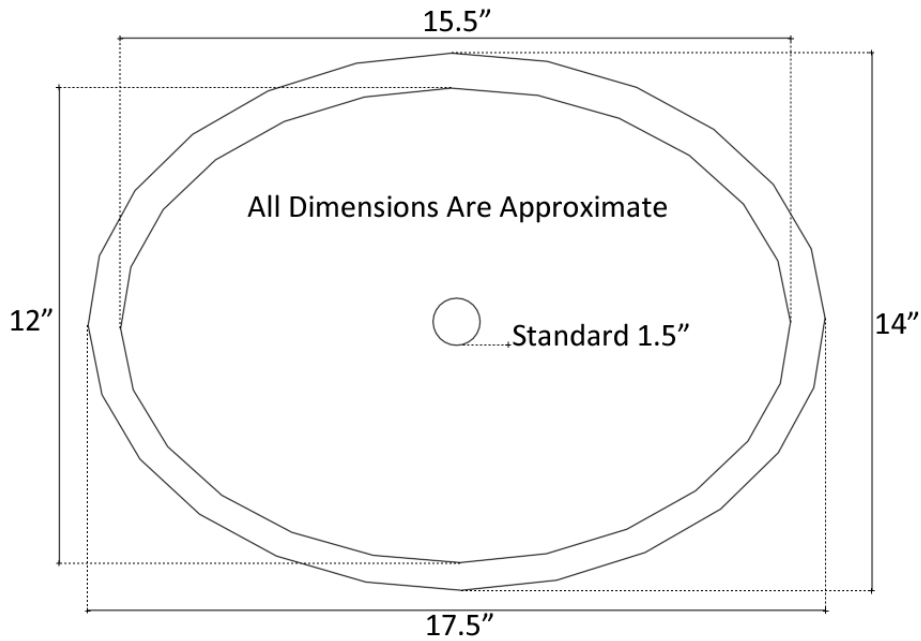

Description:

- Copper
- Drop-In or Undermount
- Use standard 1.5" drain
- Clean with mild soap
No abrasive chemicals

Available Finishes:

- DB** Dark Bronze
- WC** Weathered Copper
- PN** Polished Nickel
- SN** Satin Nickel
- PW** Pewter

Available Drains:

- D004** Grid Strainer
- D005** Lift and Turn
- D006** Pop-up w/ lift rod
- D101-** Decorative Drains
- D604**

DIMENSIONS WILL VARY. DO NOT use this sheet as a guide for countertop cuts.