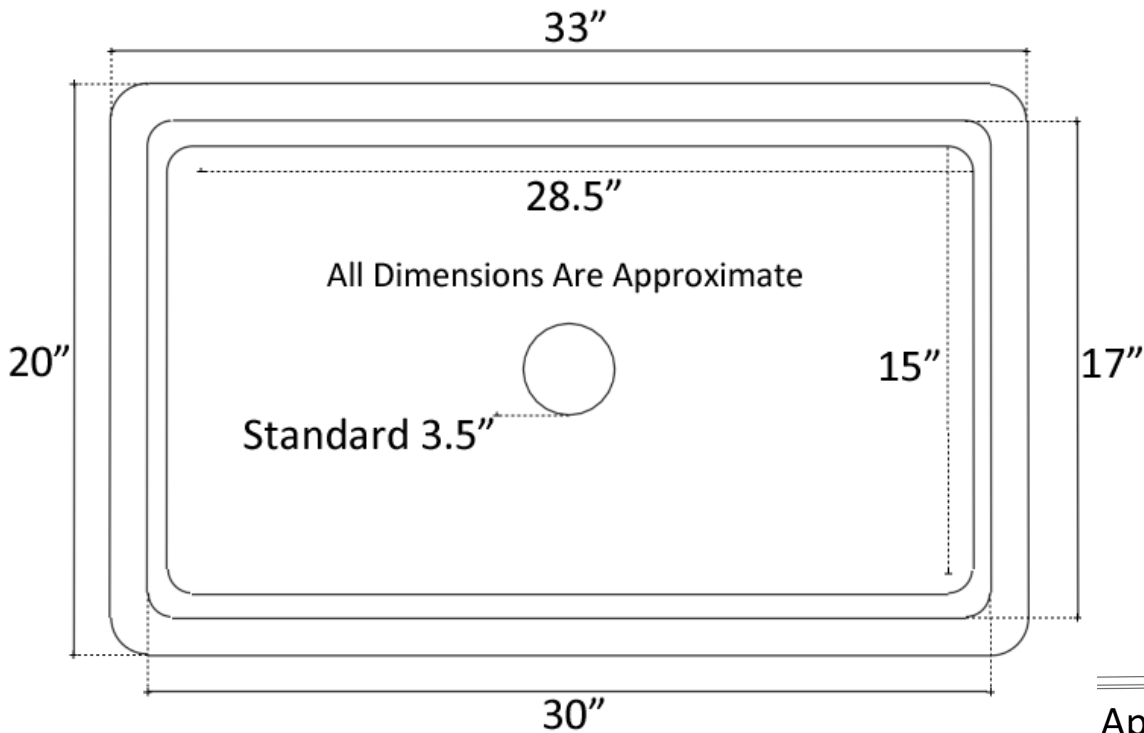

**Description:**

- Copper
- Undermount
- Use standard 3.5" drain
- Clean with mild soap  
No harsh chemicals

**Available Finishes:**

- DB** Dark Bronze
- WC** Weathered Copper

**Available Drains:**

- D003** Basket Strainer
- D007** Disposal Flange

**DIMENSIONS WILL VARY. DO NOT** use this sheet as a guide for countertop cuts.