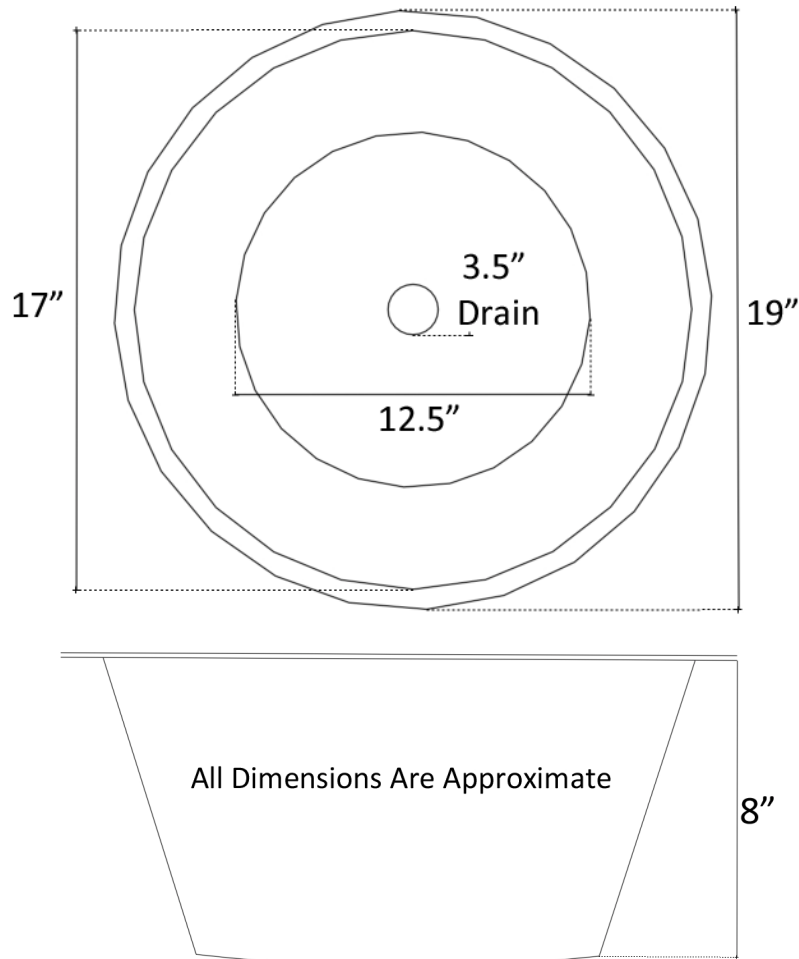

Description:

- Copper
- Drop-In or Undermount
- Use standard 3.5" drain
- Clean with mild soap
No abrasive chemicals

Available Finishes:

- DB** Dark Bronze
- WC** Weathered Copper
- PN** Polished Nickel
- SN** Satin Nickel
- PW** Pewter

Available Drains:

- D003** 3.5" Basket Strainer
- D007** Disposal Flange

DIMENSIONS WILL VARY. DO NOT use this sheet as a guide for countertop cuts.