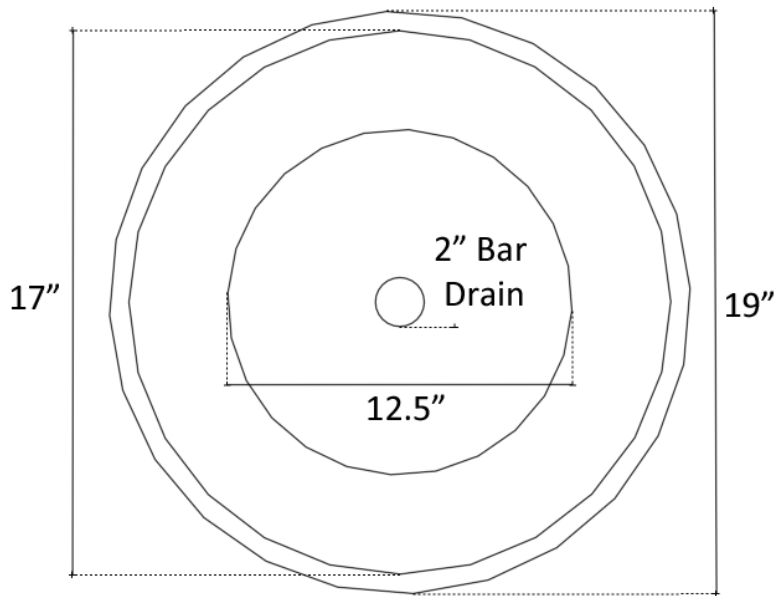

Description:

- Copper
- Drop-In or Undermount
- Use 2" Bar Drain
- Clean with mild soap
No abrasive chemicals

Available Finishes:

- DB** Dark Bronze
- WC** Weathered Copper
- PN** Polished Nickel
- SN** Satin Nickel
- PW** Pewter

Available Drains:

- D001** 2" Bar Drain

DIMENSIONS WILL VARY. DO NOT use this sheet as a guide for countertop cuts.