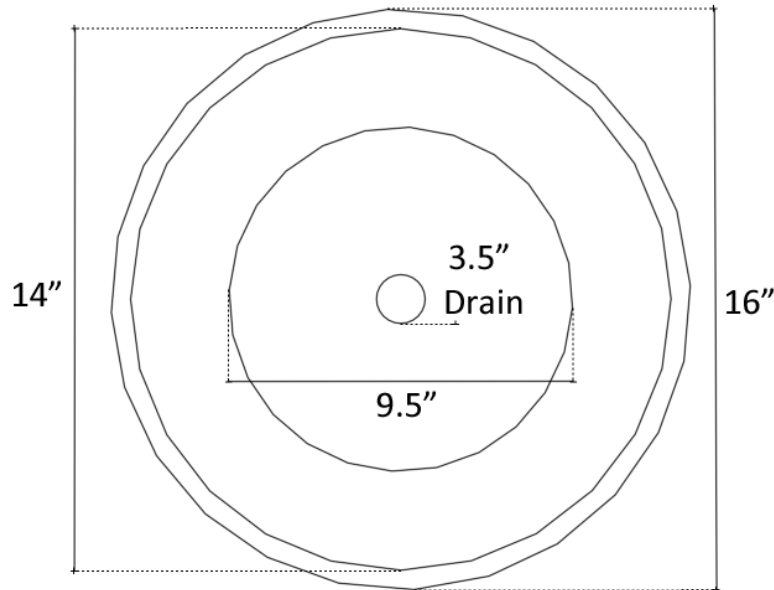

Description:

- Copper
- Drop-In or Undermount
- Use standard 3.5" drain
- Clean with mild soap
No abrasive chemicals

Available Finishes:

- DB** Dark Bronze
- WC** Weathered Copper
- PN** Polished Nickel
- SN** Satin Nickel
- PW** Pewter

Available Drains:

- D003** 3.5" Basket Strainer
- D007** Disposal Flange

DIMENSIONS WILL VARY. DO NOT use this sheet as a guide for countertop cuts.