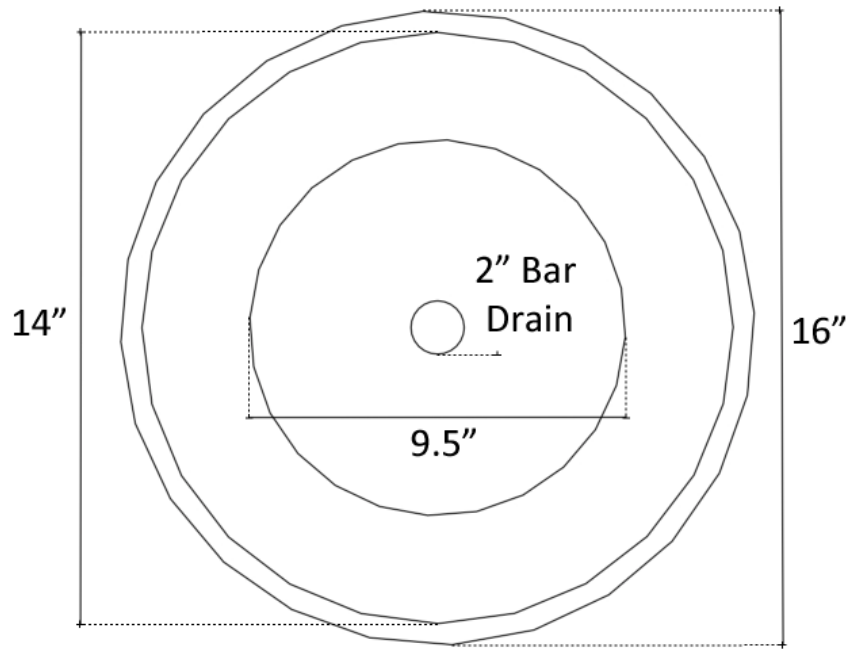

Description:

- Copper
- Drop-In or Undermount
- Use 2" Bar drain
- Clean with mild soap
No abrasive chemicals

Available Finishes:

- DB** Dark Bronze
- WC** Weathered Copper
- PN** Polished Nickel
- SN** Satin Nickel
- PW** Pewter

Available Drains:

- D001** 2" Bar Drain

DIMENSIONS WILL VARY. DO NOT use this sheet as a guide for countertop cuts.