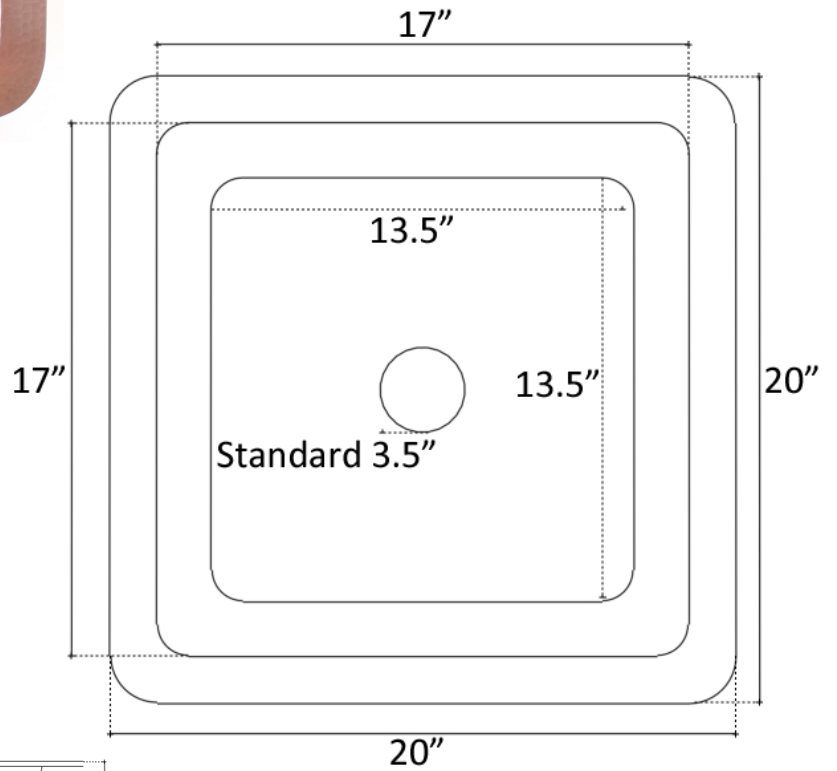

**Description:**

- Copper
- Drop-In or Undermount
- Use standard 3.5" drain
- Clean with mild soap  
No abrasive chemicals

**Available Finishes:**

- DB** Dark Bronze
- WC** Weathered Copper
- PN** Polished Nickel
- SN** Satin Nickel
- PW** Pewter

**Available Drains:**

- D003** Grid Strainer
- D007** Lift and Turn

**DIMENSIONS WILL VARY. DO NOT** use this sheet as a guide for countertop cuts.