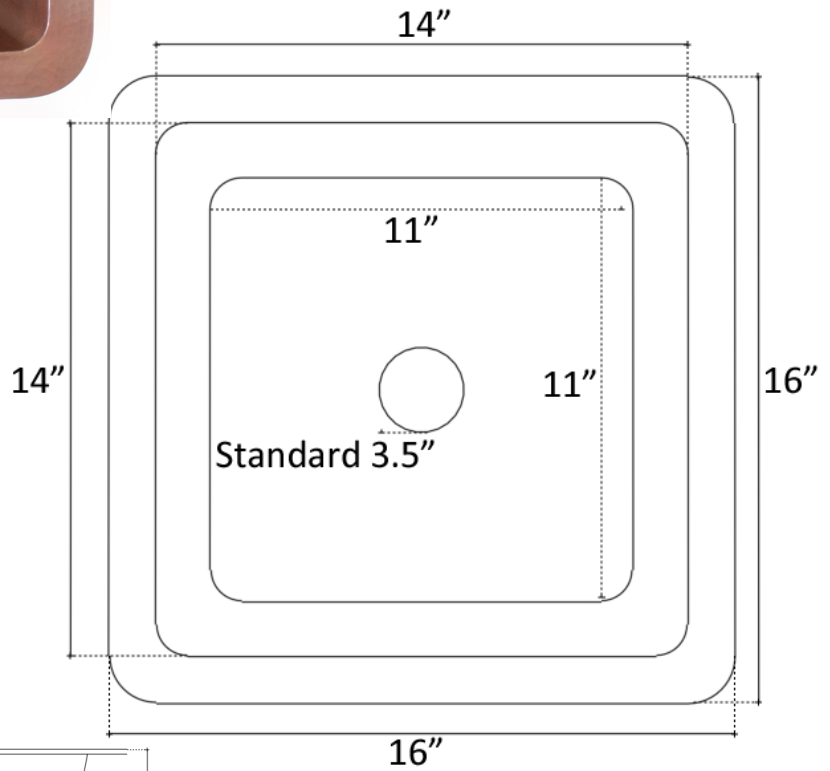

**Description:**

- Copper
- Drop-In or Undermount
- Use standard 3.5" drain
- Clean with mild soap  
No abrasive chemicals

**Available Finishes:**

- DB** Dark Bronze
- WC** Weathered Copper
- PN** Polished Nickel
- SN** Satin Nickel
- PW** Pewter

**Available Drains:**

- D003** Basket Strainer
- D007** Disposal Flange

All Dimensions Are Approximate

**DIMENSIONS WILL VARY. DO NOT** use this sheet as a guide for countertop cuts.