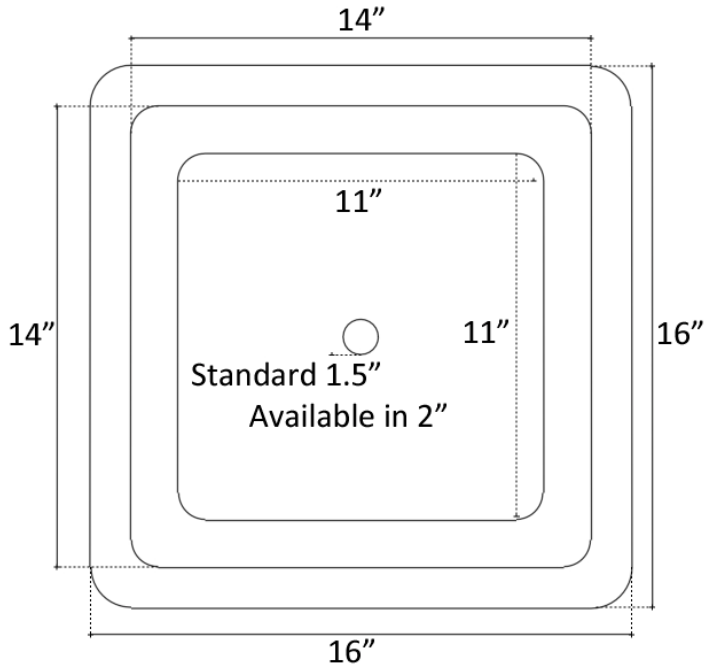

Description:

- Copper
- Drop-In or Undermount
- Use standard 1.5" drain
- Also available with 2" Drain
- Clean with mild soap
No abrasive chemicals

Available Finishes:

- DB** Dark Bronze
- WC** Weathered Copper
- PN** Polished Nickel
- SN** Satin Nickel
- PW** Pewter

Available Drains:

- D004** Grid Strainer
- D005** Lift and Turn
- D006** Pop-up w/ lift rod
- D101-D604** Decorative Drains
- D001** 2" Bar Drain
(Must specify in sink description)

DIMENSIONS WILL VARY. DO NOT use this sheet as a guide for countertop cuts.