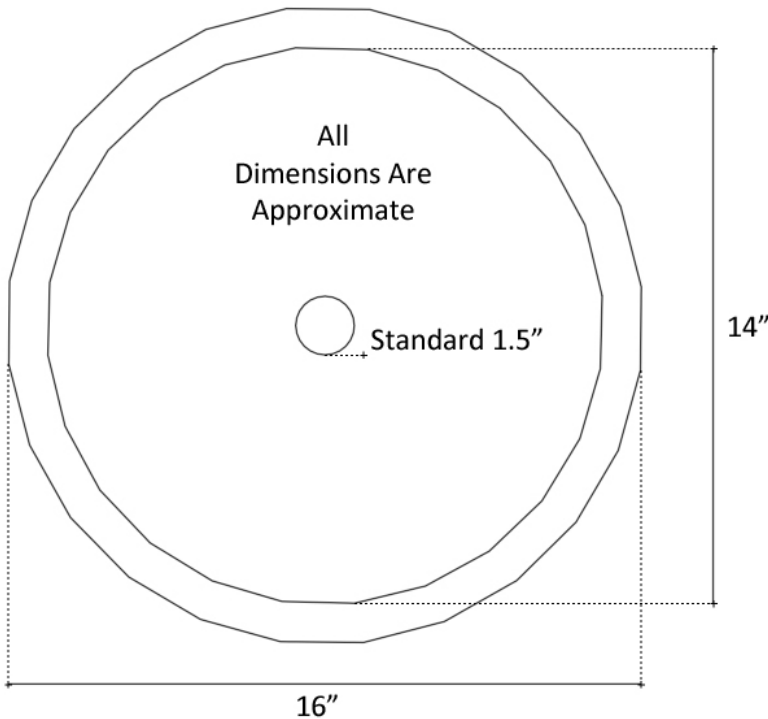

Description:

- Copper
- Drop-In or Undermount
- Use standard 1.5" drain
- Clean with mild soap
- No abrasive chemicals

Available Finishes:

- DB** Dark Bronze
- WC** Weathered Copper
- PN** Polished Nickel
- SN** Satin Nickel
- PW** Pewter

Available Drains:

- D004** Grid Strainer
- D005** Lift and Turn
- D006** Pop-up w/ lift rod
- D101-** Decorative Drains
- D604**

DIMENSIONS WILL VARY. DO NOT use this sheet as a guide for countertop cuts.