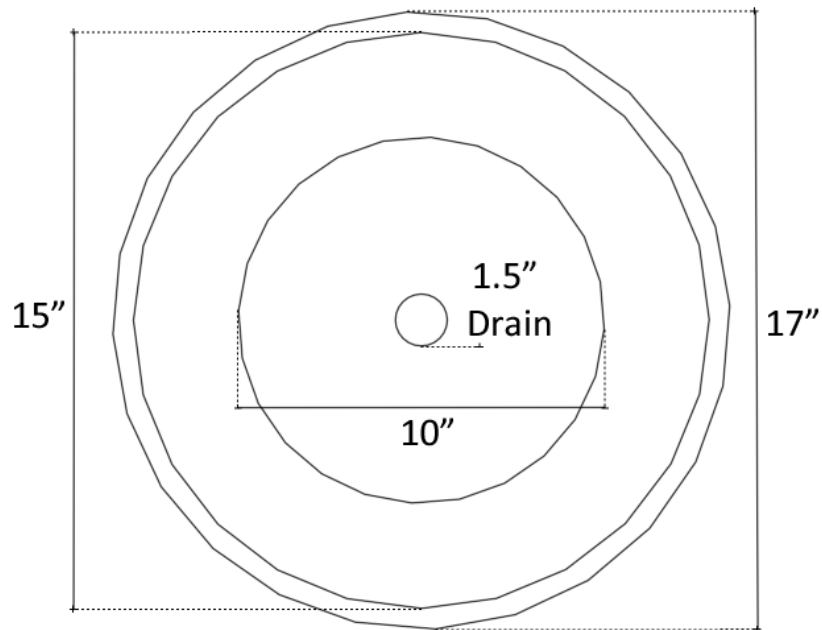

Description:

- Drop-In or Undermount

Available Finishes:

AB	Anitque Bronze - Finished with a Black/Brown patina and coated with a paste wax - Has a living finish
WB	White Bronze - Not Plated in Nickel but has appearance of Brushed/ Satin Nickel
PN	Polished Nickel

Available Drains:

D004	Grid Strainer
D005	Lift and Turn
D006	Pop-up w/ horizontal lift rod
D101 - D604	Decorative Drain

DIMENSIONS WILL VARY. DO NOT use this sheet as a guide for countertop cuts.