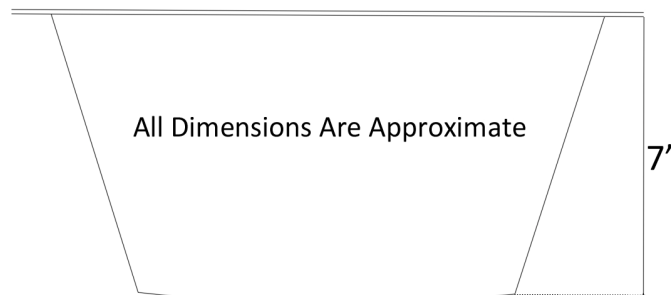

Available Drains:

D004	Grid Strainer
D005	Lift and Turn
D006	Pop-up w/ horizontal lift rod
D101 - D604	Decorative Drain

DIMENSIONS WILL VARY. DO NOT use this sheet as a guide for countertop cuts.