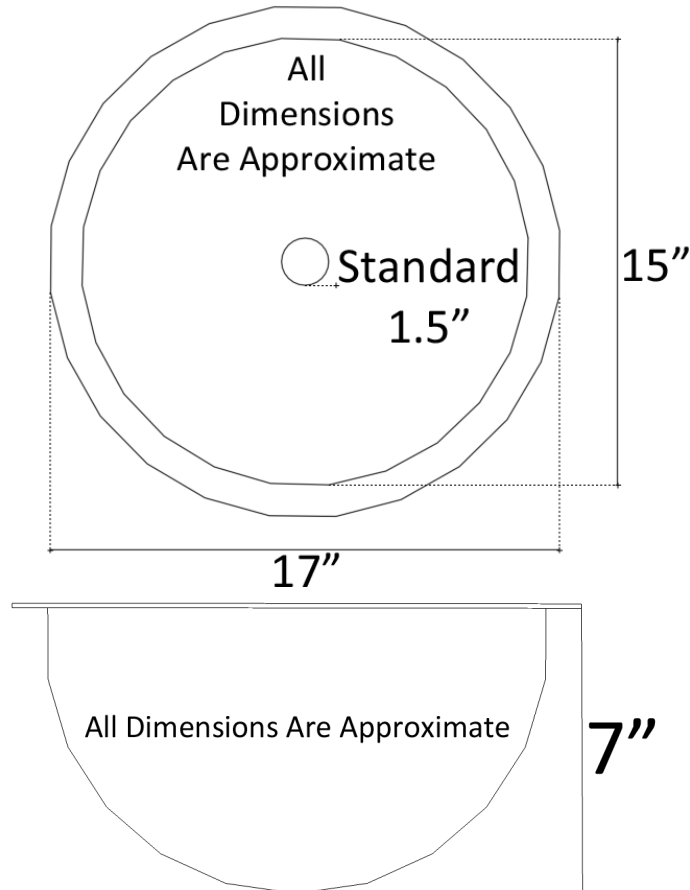

Available Drains:

D004	Grid Strainer
D005	Lift and Turn
D006	Pop-up w/ horizontal lift rod
D101 - D604	Decorative Drain

DIMENSIONS WILL VARY. DO NOT use this sheet as a guide for countertop cuts.