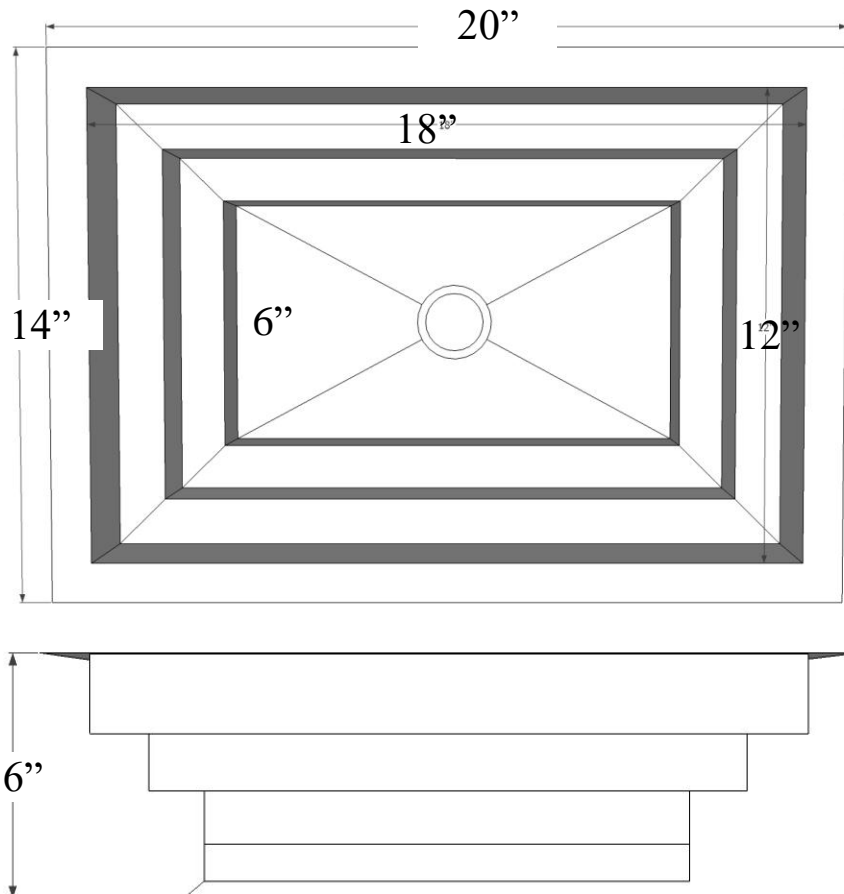

**Available Drains:**

<b>D004</b>	Grid Strainer
<b>D005</b>	Lift and Turn
<b>D006</b>	Pop-up w/ horizontal lift rod
<b>D101 - D720</b>	Decorative Drain
<b>D011- D017</b>	Decorative Grid Strainer

**DIMENSIONS WILL VARY. DO NOT** use this sheet as a guide for countertop cuts.