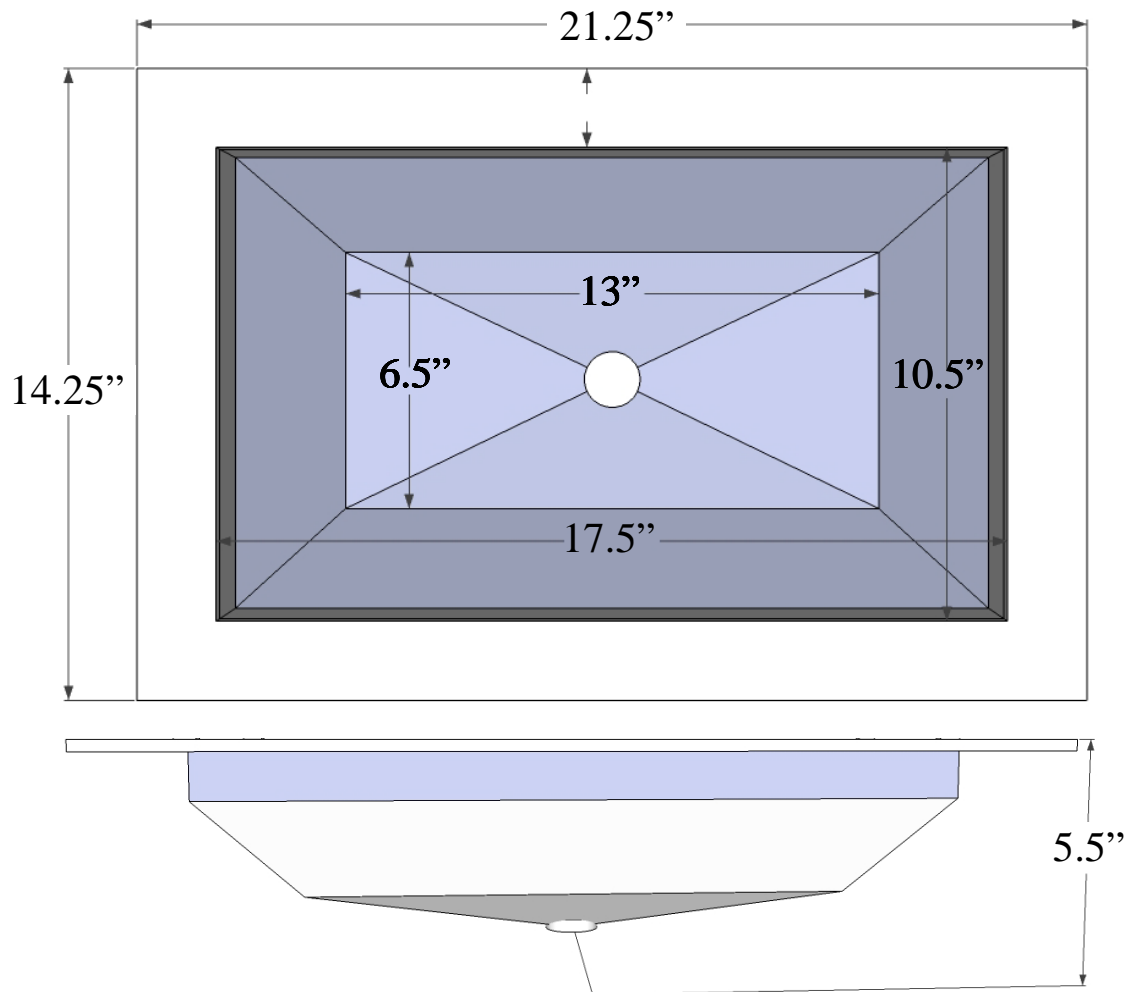

Description:

- Drop-In or Undermount
- Stainless Steel

Available Finishes:

| | |
|-----------|--------------------------|
| SS | Satin Stainless Steel |
| PS | Polished Stainless Steel |

Available Drains:

| | |
|------------------------|-------------------------------|
| D004 | Grid Strainer |
| D005 | Lift and Turn |
| D006 | Pop-up w/ horizontal lift rod |
| D101 - D604 | Decorative Drain |
| D011- D017 | Decorative Grid Strainer |

DIMENSIONS WILL VARY. DO NOT use this sheet as a guide for countertop cuts.