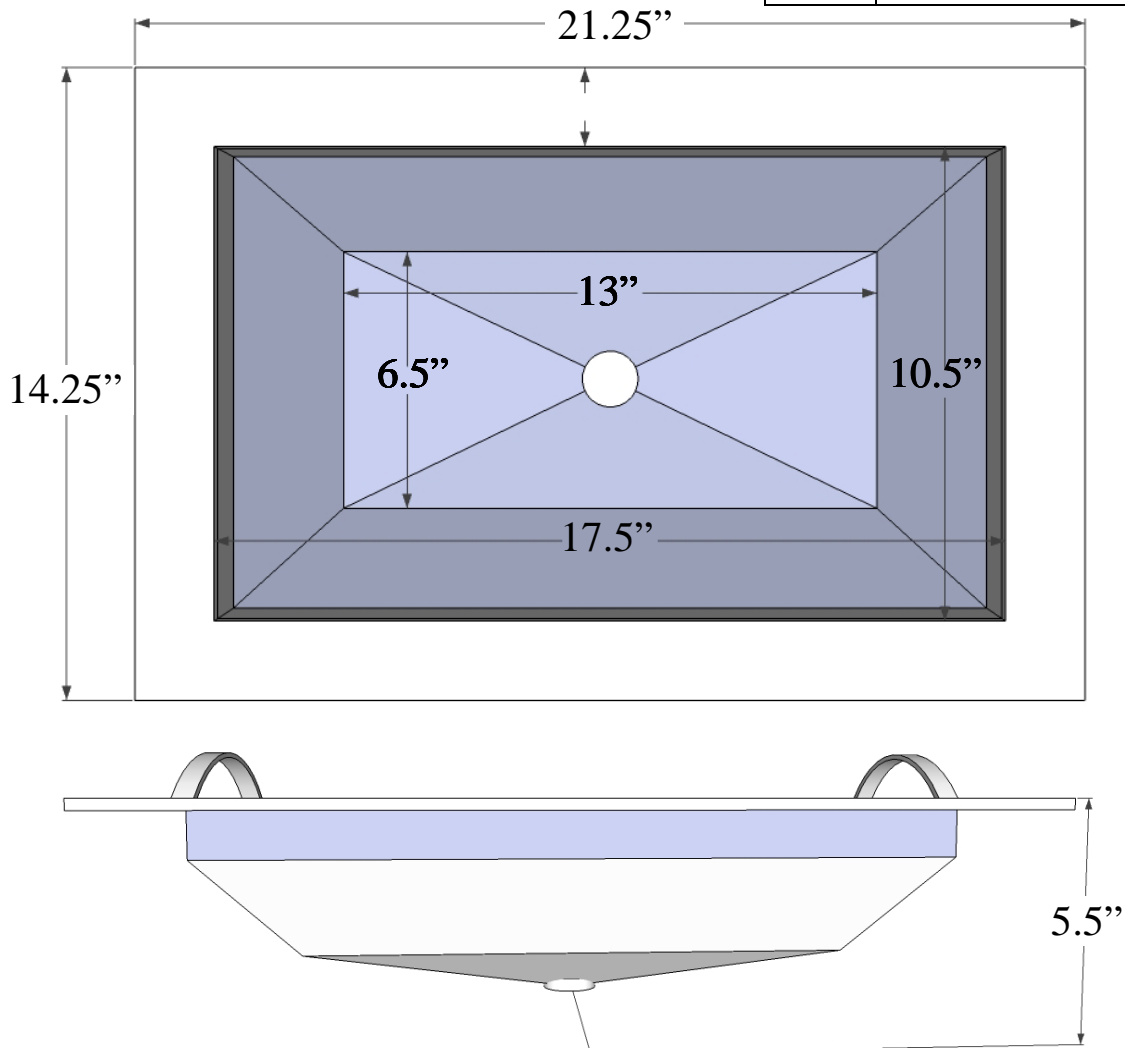

Description:

- Drop-In
- Stainless Steel Sink
- Brass Handles

Available Finishes:

SS	Satin Stainless Steel
PS	Polished Stainless Steel

Available Drains:

D004	Grid Strainer
D005	Lift and Turn
D006	Pop-up w/ horizontal lift rod
D101 - D604	Decorative Drain
D011- D017	Decorative Grid Strainers

DIMENSIONS WILL VARY. DO NOT use this sheet as a guide for countertop cuts.