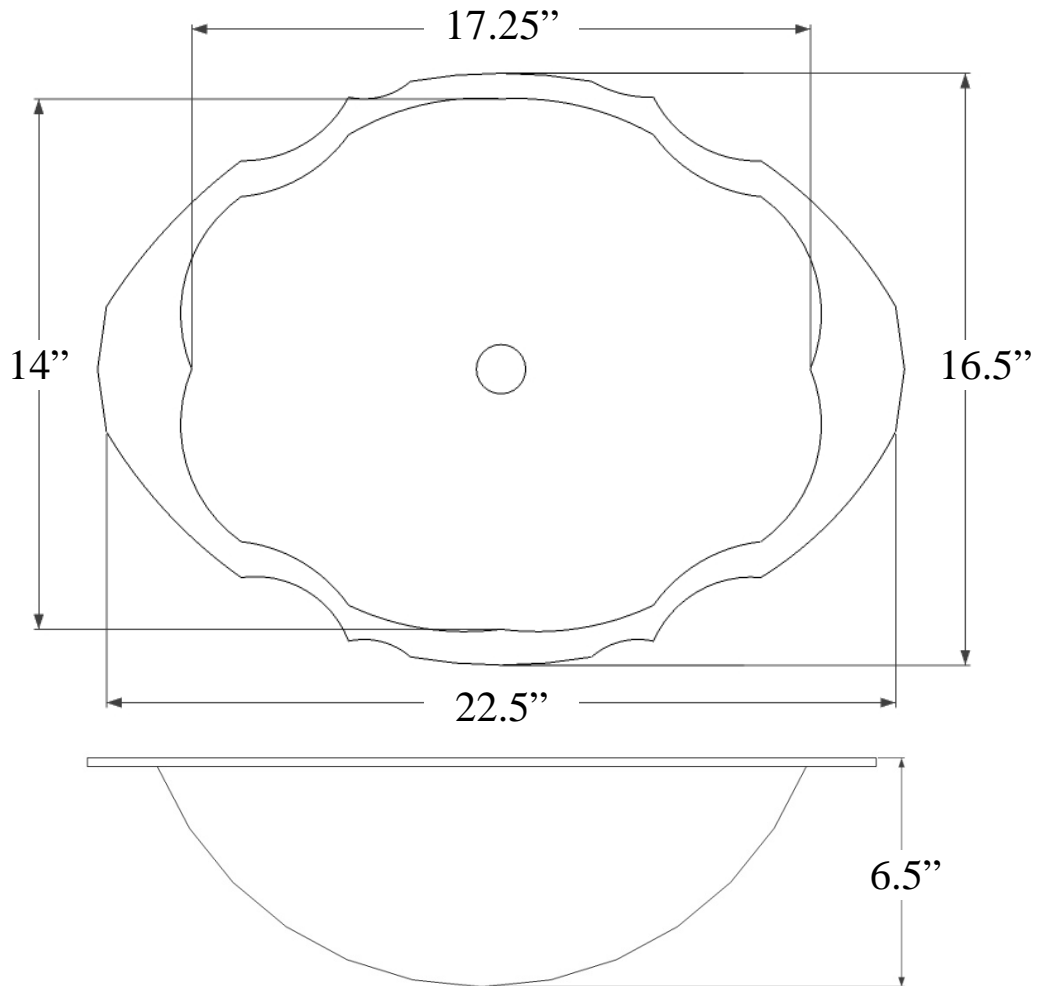

Description:

- Undermount or Drop-In
- Stamped Stainless Steel

Available Finishes:

SS	Satin Stainless Steel
PS	Polished Stainless Steel

Available Drains:

D004	Grid Strainer
D005	Lift and Turn
D006	Pop-up w/ horizontal lift rod
D101 - D604	Decorative Drain
D011 - D017	Decorative Grid Strainer

DIMENSIONS WILL VARY. DO NOT use this sheet as a guide for countertop cuts.