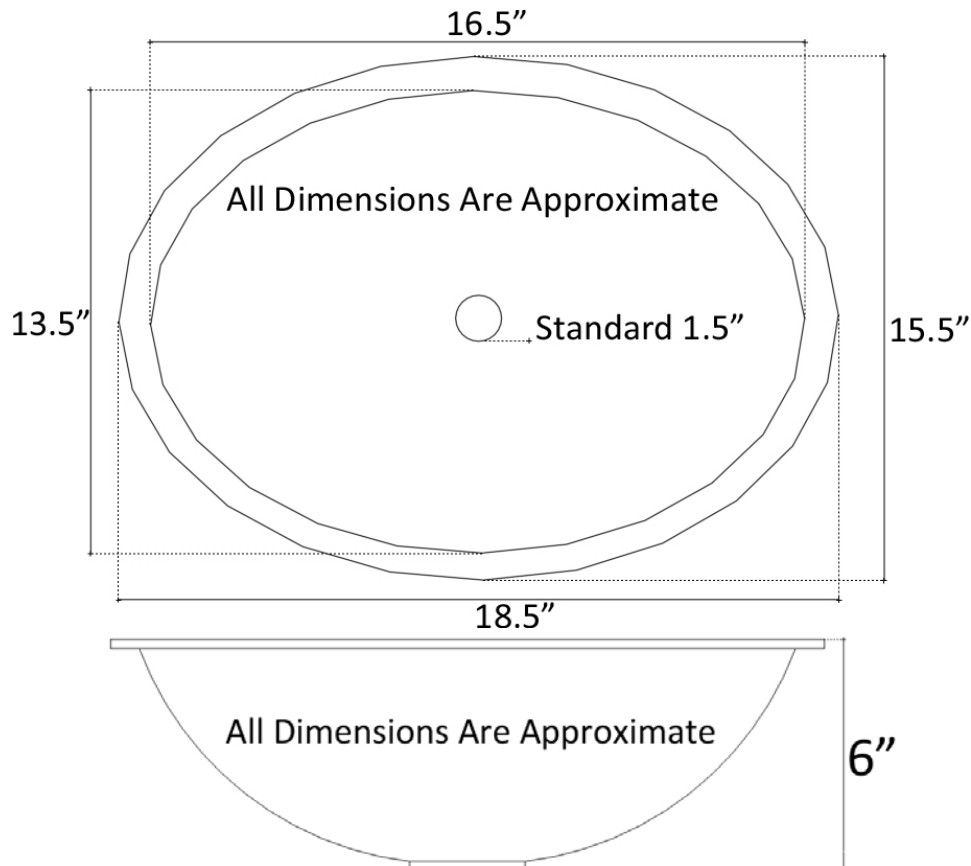

**Description:**

- Cast Bronze
- Vessel Mount, Drop-In or Undermount
- Living Finish

**Available Finishes:**

<b>AB</b>	Antique Bronze
<b>WB</b>	White Bronze
<b>PW</b>	Pewter

**Available Drains:**

<b>D004</b>	Grid Strainer
<b>D005</b>	Lift & Turn
<b>D006</b>	Pop-up w/ Lift Rod
<b>D101-D604</b>	Decorative Drain

**DIMENSIONS WILL VARY. DO NOT** use this sheet as a guide for countertop cuts.