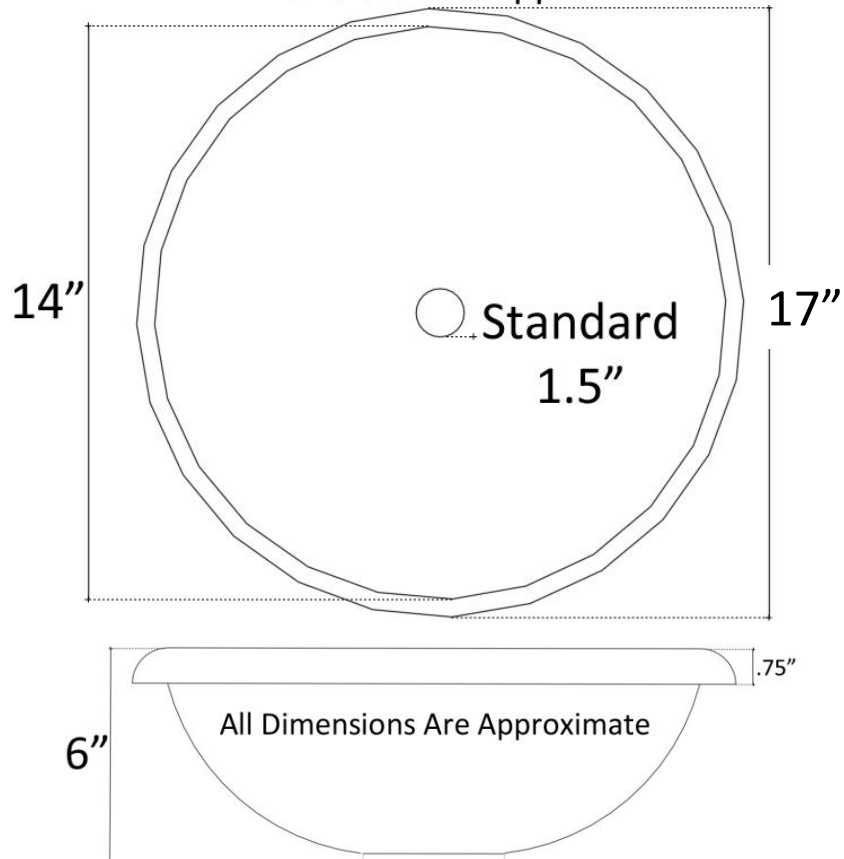

Description:

- Vessel Mount or Drop-In
- Cast Bronze

Available Finishes:

AB	Anitque Bronze - Finished with a Black/Brown patina and coated with a paste wax - Has a living finish
WB	White Bronze - Not Plated in Nickel but has appearance of Brushed/ Satin Nickel
PW	Pewter

Available Drains:

D004	Grid Strainer
D005	Lift and Turn
D006	Pop-up w/ horizontal lift rod
D101 - D604	Decorative Drain

All Dimensions Are Approximate

DIMENSIONS WILL VARY. DO NOT use this sheet as a guide for countertop cuts.