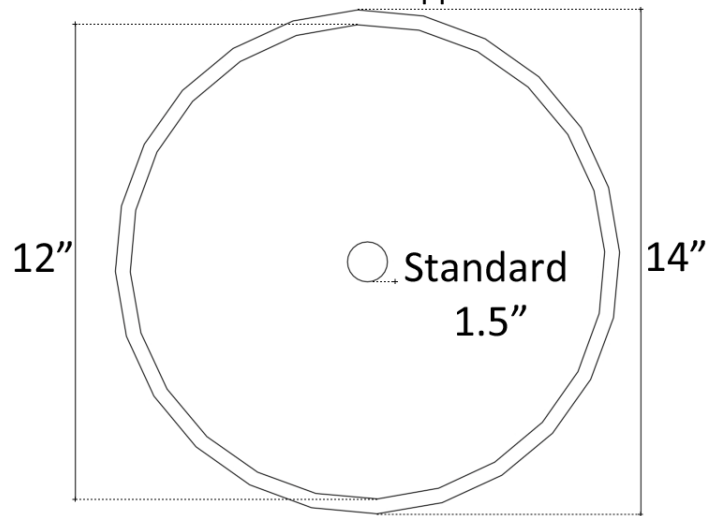

**Description:**

- Vessel Mount or Drop-In
- Cast Bronze

**Available Finishes:**

<b>AB</b>	Anitque Bronze - Finished with a Black/Brown patina and coated with a paste wax - Has a living finish
<b>WB</b>	White Bronze - Not Plated in Nickel but has appearance of Brushed/ Satin Nickel
<b>PW</b>	Pewter

**Available Drains:**

<b>D004</b>	Grid Strainer
<b>D005</b>	Lift and Turn
<b>D006</b>	Pop-up w/ horizontal lift rod
<b>D101</b> <b>- D604</b>	Decorative Drain

All Dimensions Are Approximate

**DIMENSIONS WILL VARY. DO NOT use this sheet as a guide for countertop cuts.**