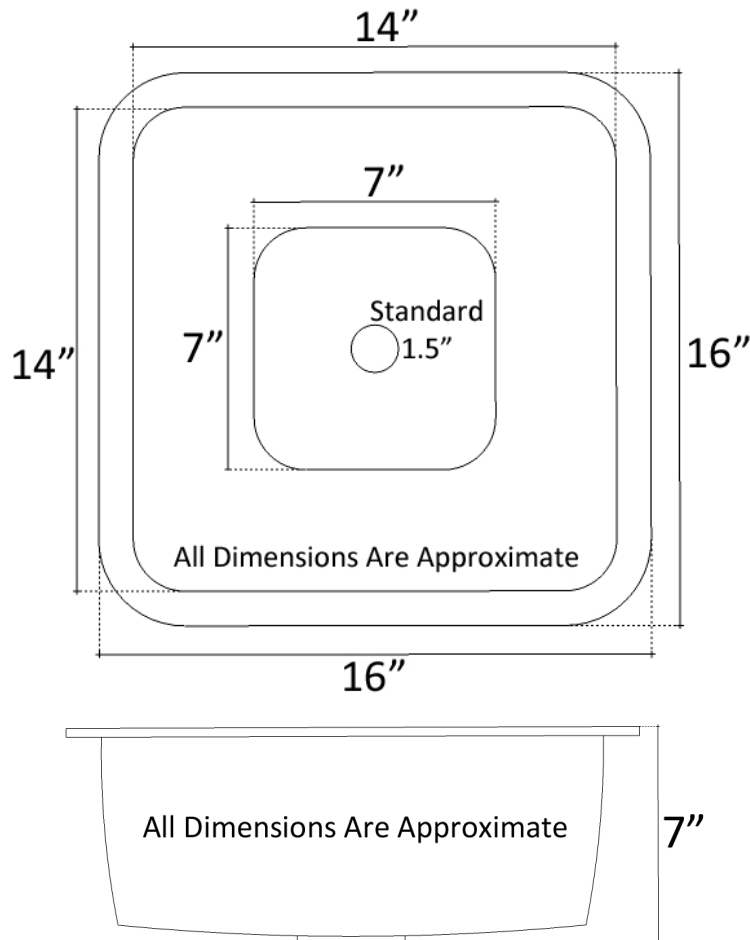

**Description:**

- Undermount, Drop-In or Vessel Mount
- Cast Bronze

**Available Finishes:**

<b>AB</b>	Anitque Bronze - Finished with a Black/Brown patina and coated with a paste wax - Has a living finish
<b>WB</b>	White Bronze - Not Plated in Nickel but has appearance of Brushed/ Satin Nickel
<b>PW</b>	Pewter

**Available Drains:**

<b>D004</b>	Grid Strainer
<b>D005</b>	Lift and Turn
<b>D006</b>	Pop-up w/ horizontal lift rod
<b>D101</b> <b>- D604</b>	Decorative Drain

**DIMENSIONS WILL VARY. DO NOT** use this sheet as a guide for countertop cuts.