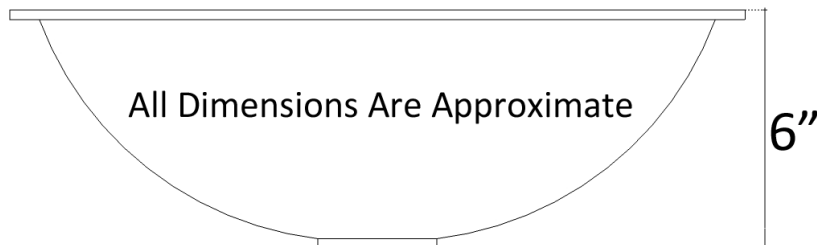

Description:

- Undermount, Drop-In or Vessel Mount
- Cast Bronze

Available Finishes:

AB	Anitque Bronze - Finished with a Black/Brown patina and coated with a paste wax - Has a living finish
WB	White Bronze - Not Plated in Nickel but has appearance of Brushed/ Satin Nickel
PW	Pewter

Available Drains:

D004	Grid Strainer
D005	Lift and Turn
D006	Pop-up w/ horizontal lift rod
D101 - D604	Decorative Drain

DIMENSIONS WILL VARY. DO NOT use this sheet as a guide for countertop cuts.