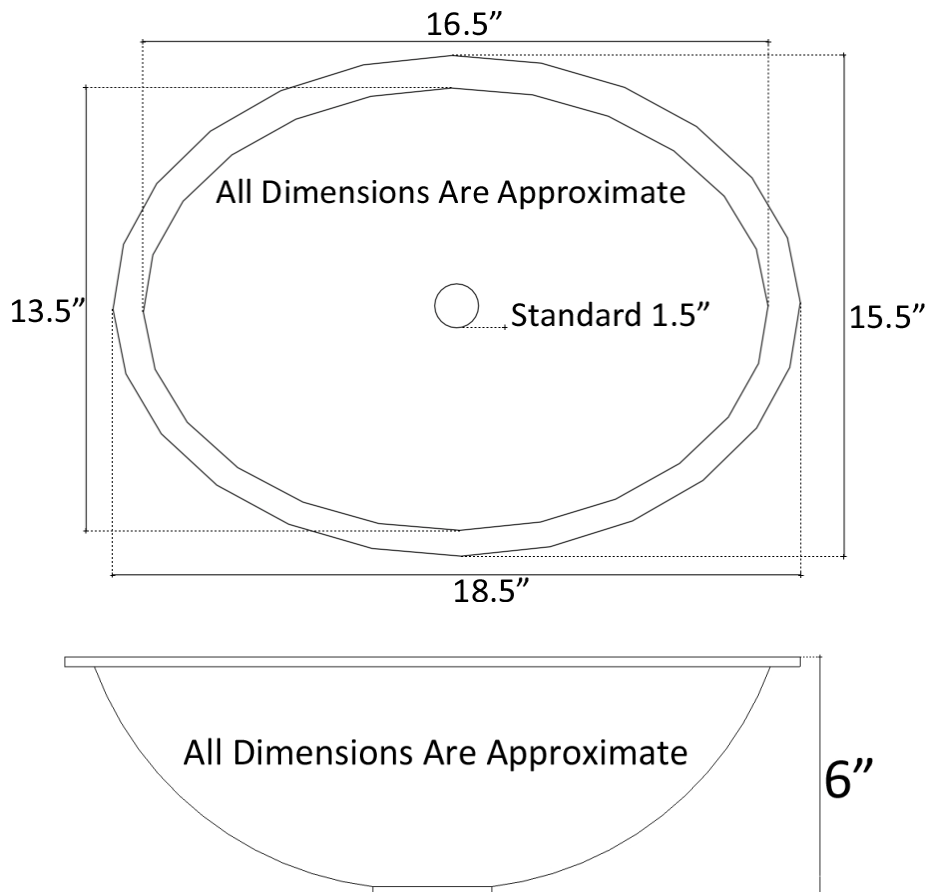

Available Drains:

D004	Grid Strainer
D005	Lift and Turn
D006	Pop-up w/ horizontal lift rod
D101 - D604	Decorative Drain

DIMENSIONS WILL VARY. DO NOT use this sheet as a guide for countertop cuts.