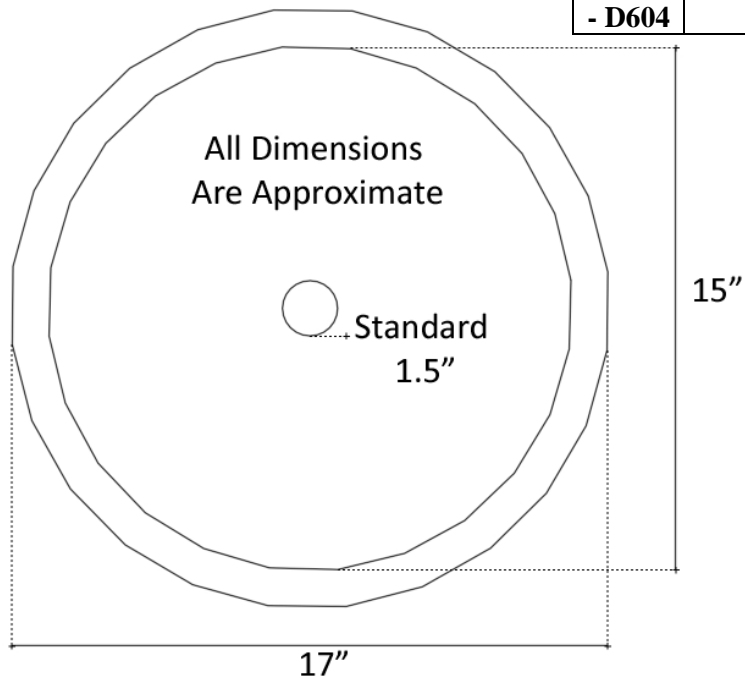

Available Drains:

D004	Grid Strainer
D005	Lift and Turn
D006	Pop-up w/ horizontal lift rod
D101 - D604	Decorative Drain

DIMENSIONS WILL VARY. DO NOT use this sheet as a guide for countertop cuts.