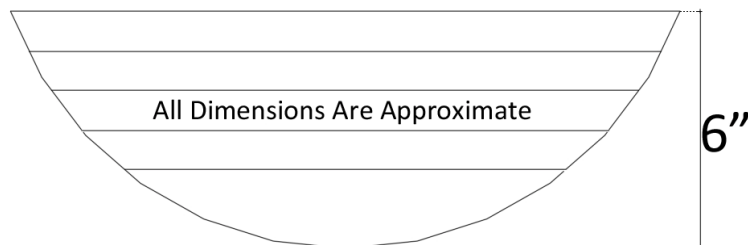

Available Drains:

D004	Grid Strainer
D005	Lift and Turn
D006	Pop-up w/ horizontal lift rod
D101 - D604	Decorative Drain

DIMENSIONS WILL VARY. DO NOT use this sheet as a guide for countertop cuts.