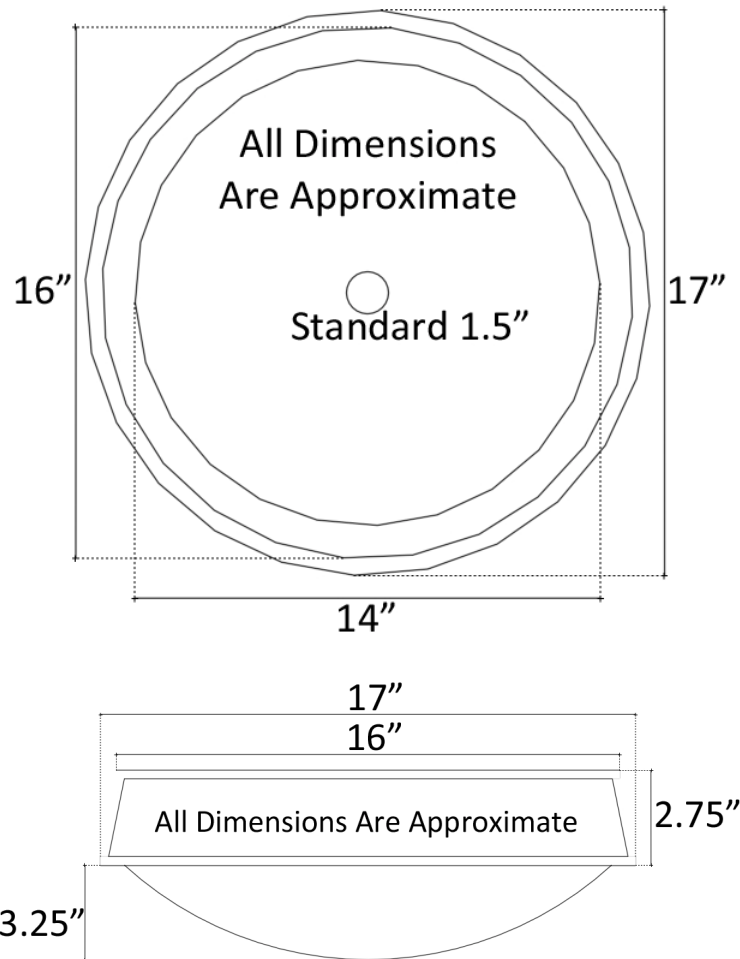

Description:

- Semi Recessed Vessel Mount
- Cast Bronze

Available Finishes:

AB	Anitque Bronze - Finished with a Black/Brown patina and coated with a paste wax - Has a living finish
WB	White Bronze - Not Plated in Nickel but has appearance of Brushed/ Satin Nickel
PW	Pewter

Available Drains:

D004	Grid Strainer
D005	Lift and Turn
D006	Pop-up w/ horizontal lift rod
D101 - D604	Decorative Drain

DIMENSIONS WILL VARY. DO NOT use this sheet as a guide for countertop cuts.