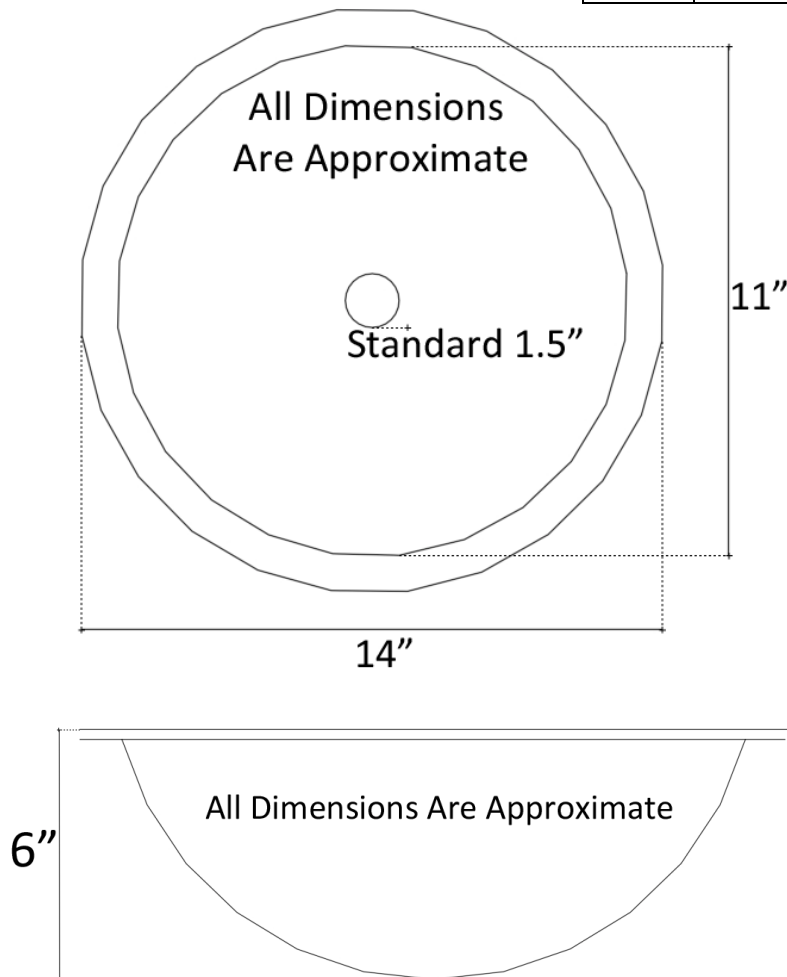

Available Drains:

D004	Grid Strainer
D005	Lift and Turn
D006	Pop-up w/ horizontal lift rod
D101 - D604	Decorative Drain

DIMENSIONS WILL VARY. DO NOT use this sheet as a guide for countertop cuts.