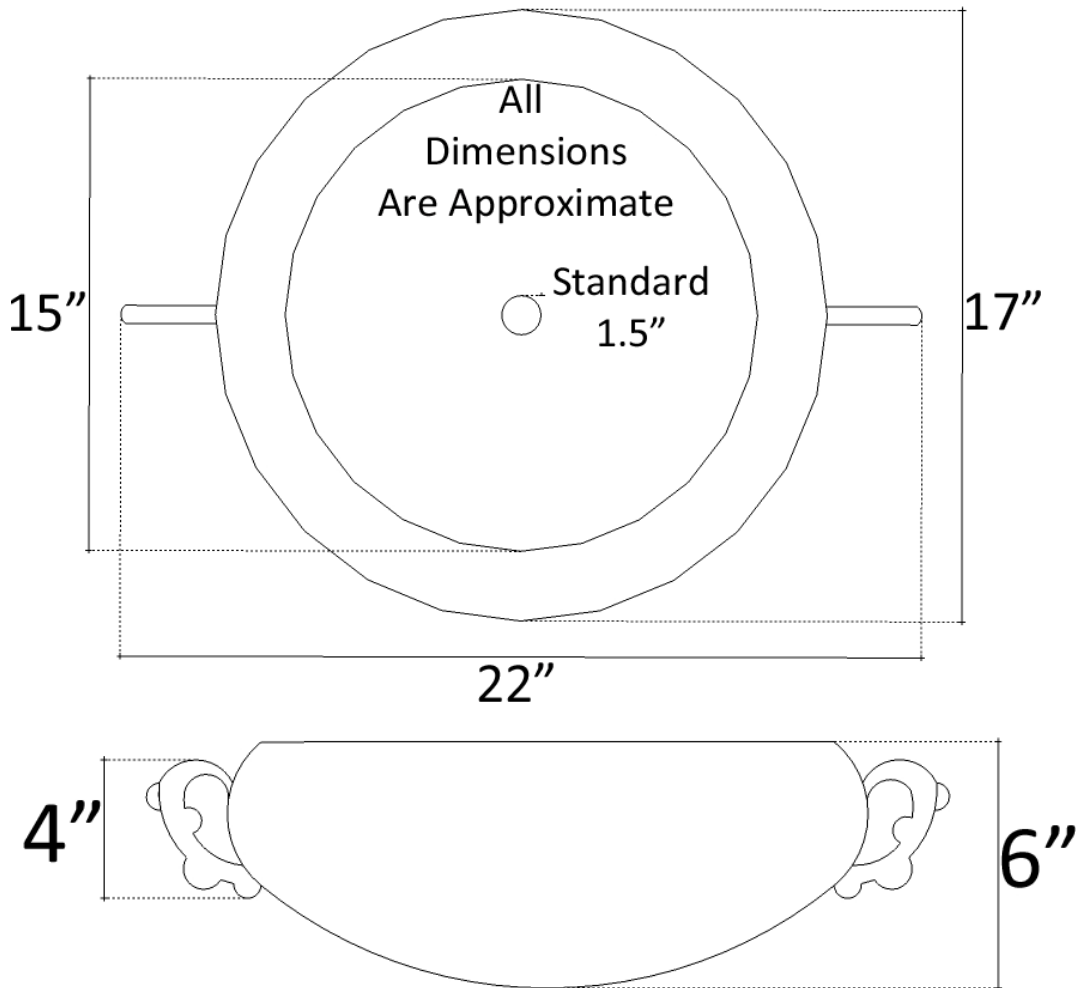

Description:

- Vessel Mount

Available Finishes:

AB	Anitque Bronze
WB	White Bronze - Not Plated in Nickel but has appearance of Brushed/ Satin Nickel
PW	Pewter

Available Drains:

D004	Grid Strainer
D005	Lift and Turn
D006	Pop-up w/ horizontal lift rod
D101 - D604	Decorative Drain

DIMENSIONS WILL VARY. DO NOT use this sheet as a guide for countertop cuts.