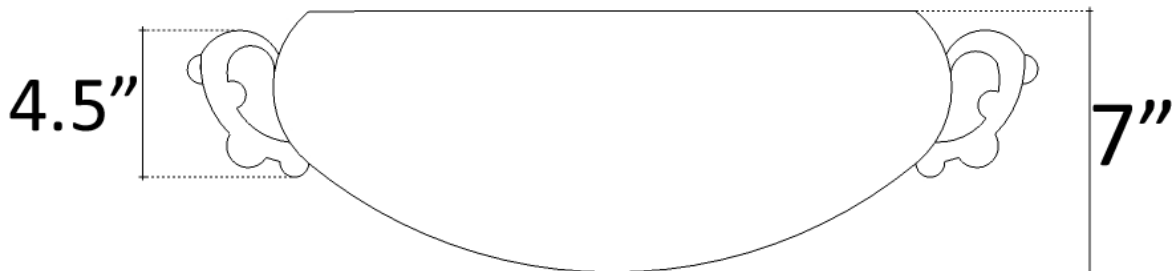

Description:

- Vessel Mount

Available Finishes:

PN	Polished Nickel
SN	Satin Nickel
GD	Gold

Available Drains:

D004	Grid Strainer
D005	Lift and Turn
D006	Pop-up w/ horizontal lift rod
D101 - D604	Decorative Drain

DIMENSIONS WILL VARY. DO NOT use this sheet as a guide for countertop cuts.