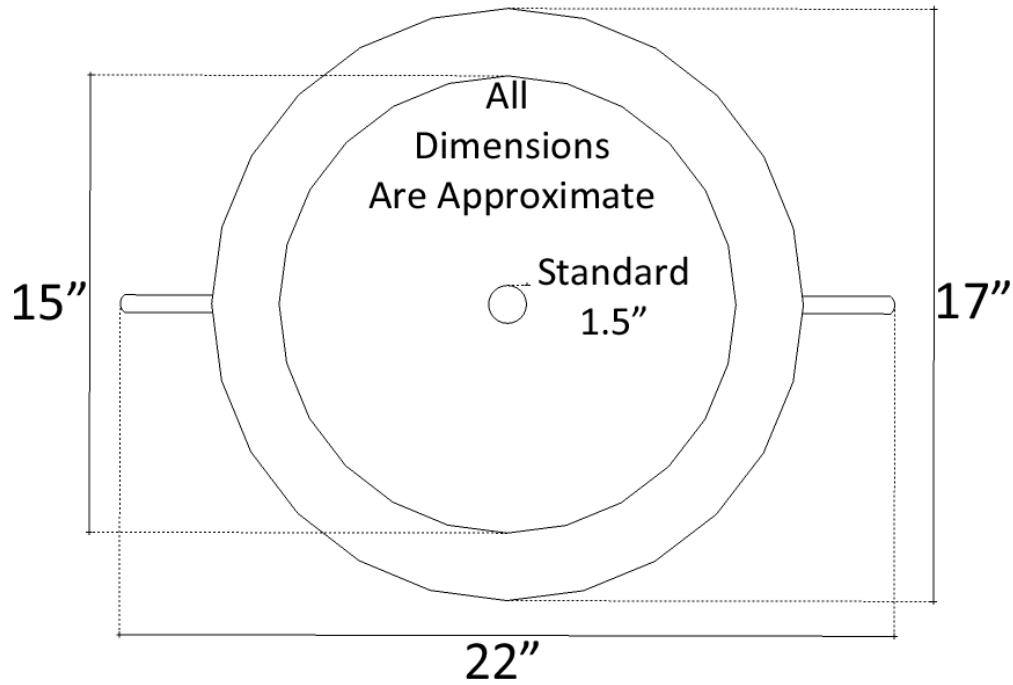

Description:

- Vessel Mount

Available Finishes:

PN	Polished Nickel
SN	Satin Nickel
GD	Gold

Available Drains:

D004	Grid Strainer
D005	Lift and Turn
D006	Pop-up w/ horizontal lift rod
D101 - D604	Decorative Drain

DIMENSIONS WILL VARY. DO NOT use this sheet as a guide for countertop cuts.