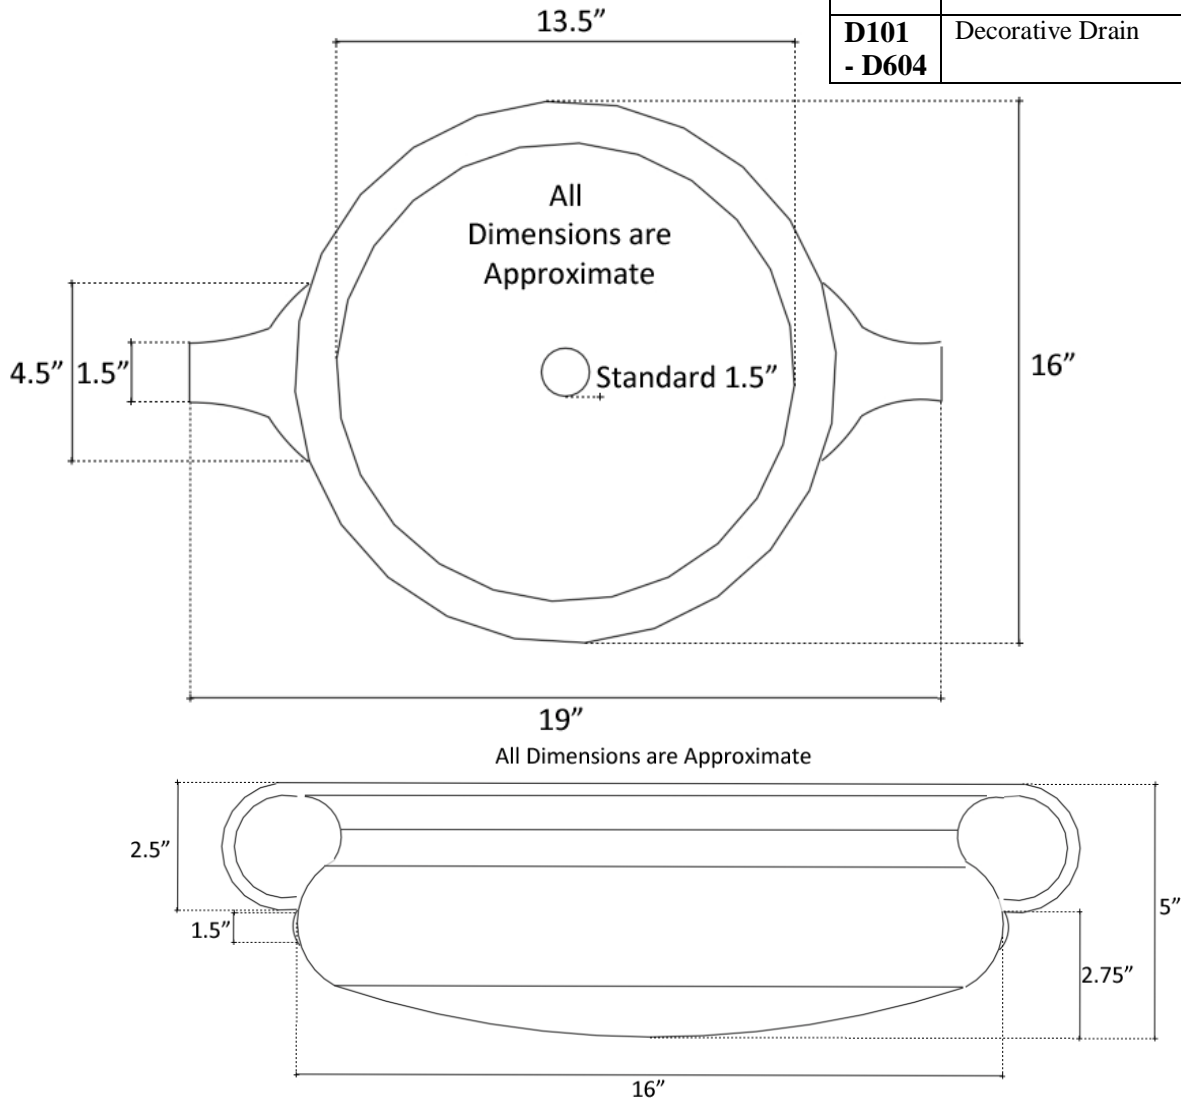

Description:

- Vessel Mount
- Cast Bronze

Available Finishes:

AB	Anitque Bronze - Finished with a Black/Brown patina and coated with a paste wax - Has a living finish
WB	White Bronze - Not Plated in Nickel but has appearance of Brushed/ Satin Nickel
PW	Pewter

Available Drains:

D004	Grid Strainer
D005	Lift and Turn
D006	Pop-up w/ horizontal lift rod
D101 - D604	Decorative Drain

DIMENSIONS WILL VARY. DO NOT use this sheet as a guide for countertop cuts.