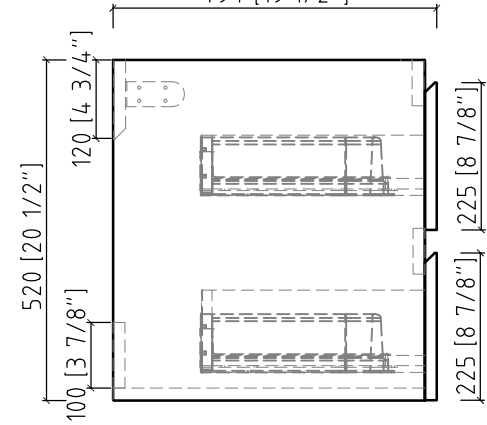

for life

313AUR-60GPW
313AUR-60MMB
313AUR-60SO
313AUR-60SW

1484 [58 3/8"]

494 [19 1/2"]

1484 [58 3/8"]