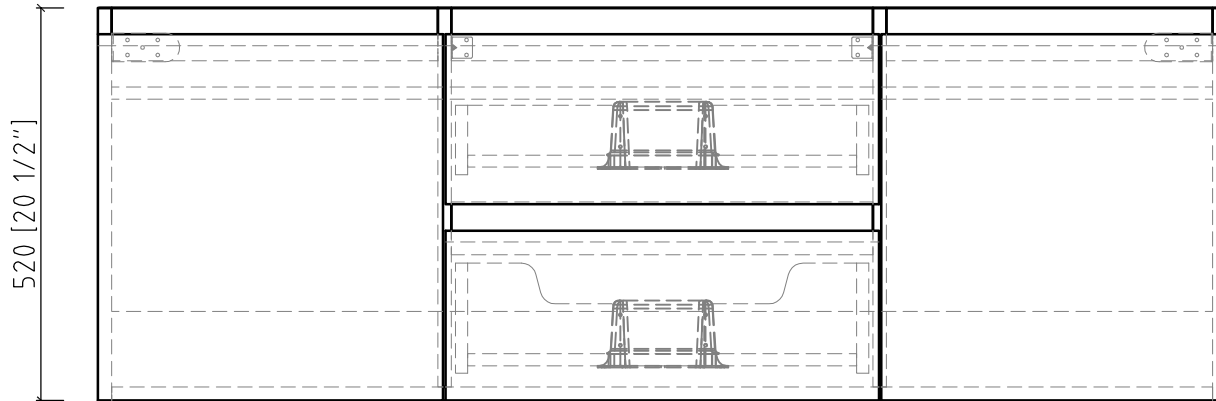

for life

- 313AUR-60GPW
- 313AUR-60MMB
- 313AUR-60SO
- 313AUR-60SW

1492 [58 3/4"]

456 [18"]

574 [22 5/8"]

456 [18"]

1492 [58 3/4"]

496 [19 1/2"]

494 [19 1/2"]

520 [20 1/2"]

100 [3 7/8"]

120 [4 3/4"]

225 [8 7/8"]

225 [8 7/8"]

<http://www.lavivaforlife.com>