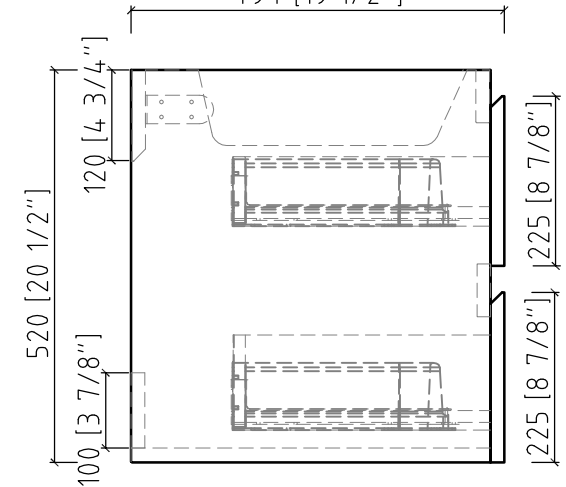

for life

- 313AUR-60GPW
- 313AUR-60MMB
- 313AUR-60SO
- 313AUR-60SW

1492 [58 3/4"]

456 [18"]

574 [22 5/8"]

456 [18"]

1492 [58 3/4"]

496 [19 1/2"]

494 [19 1/2"]

520 [20 1/2"]

100 [3 7/8"]

120 [4 3/4"]

225 [8 7/8"]

225 [8 7/8"]

<http://www.lavivaforlife.com>