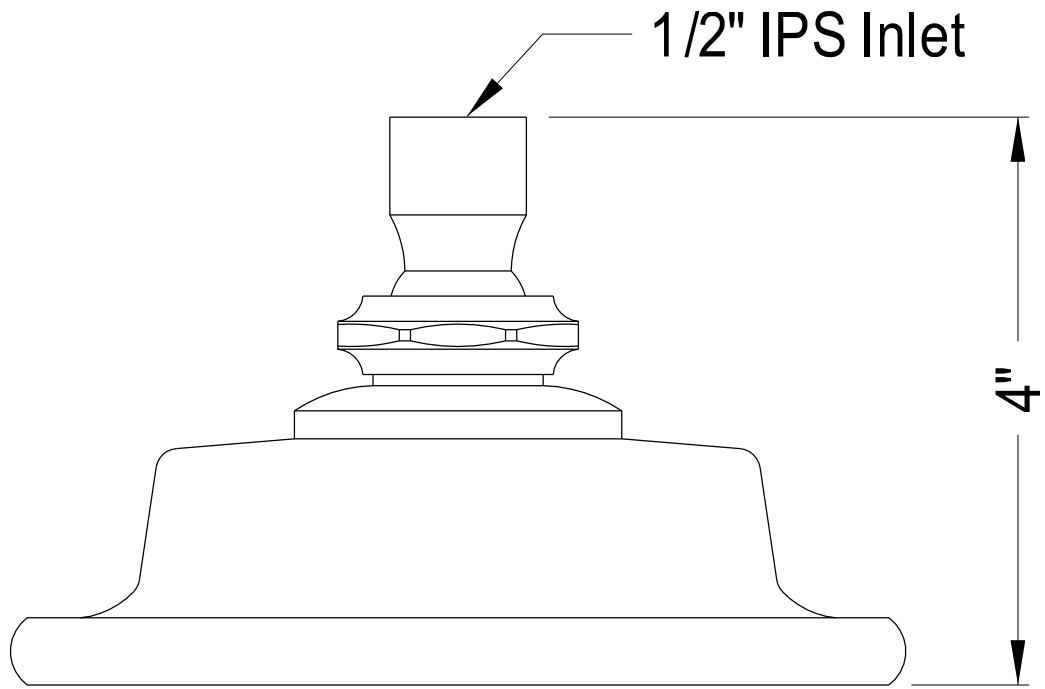

P60C, PB, ORB, SN

Sunflower solid brass shower head

76 Water Channel